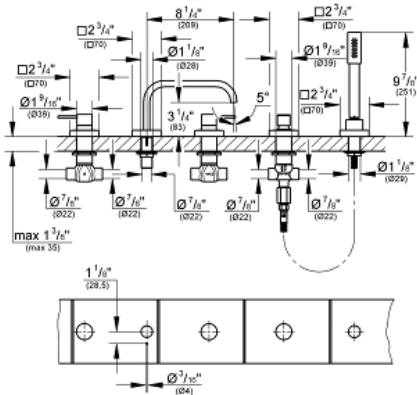

ALLURE Five-Hole Bathtub Faucet with Handshower

MODEL # 25097001

Pure Freude
an Wasser

GROHE

Product Description:

ALLURE

Five-Hole Bathtub Faucet with Handshower

Standard Specification:

- With lever handle
- 1/2" (13mm) ceramic cartridge (90° turn)
- **GROHE StarLight** chrome finish
- 8 1/4" bath tub spout without diverter
- Sena hand shower (28 341 000) 1.75 gpm
- 79" (2000mm) metal shower hose
- An adapter is needed locally

Applicable Codes & Standards:

- Energy Policy Act of 1992
- ASME A112.18.1/CSA B125.1
- ICC/ANSI A117.1
- LOGO CEC

Color:

- 25097001 StarLight Chrome

ALLURE
Five-Hole Bathtub Faucet with
Handshower

MODEL # 25083001

Pure Freude
an Wasser

GROHE

Product Description:

ALLURE

Five-Hole Bathtub Faucet with Handshower

Standard Specification:

- 1/2" ceramic cartridges (180° turn)
- **GROHE StarLight** chrome finish
- 8 1/4" bath tub spout without diverter
- Sena hand shower (28 341 000) 1.75 gpm