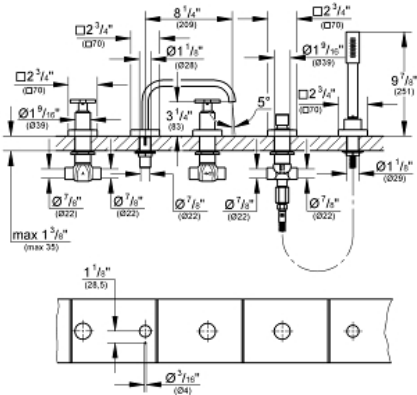

ALLURE Five-Hole Bathtub Faucet with Handshower

MODEL # 25097001

Pure Freude
an Wasser

GROHE

Product Description:

ALLURE

Five-Hole Bathtub Faucet with Handshower

Standard Specification:

- With lever handle
- 1/2" (13mm) ceramic cartridge (90° turn)
- **GROHE StarLight** chrome finish
- 8 1/4" bath tub spout without diverter
- Sena hand shower (28 341 000) 1.75 gpm
- 79" (2000mm) metal shower hose
- An adapter is needed locally

Applicable Codes & Standards:

- Energy Policy Act of 1992
- ASME A112.18.1/CSA B125.1
- ICC/ANSI A117.1
- LOGO CEC

Color:

- 25097001 StarLight Chrome

ALLURE
Five-Hole Bathtub Faucet with
Handshower

MODEL # 25083001

Pure Freude
an Wasser

GROHE

Product Description:

ALLURE

Five-Hole Bathtub Faucet with Handshower

Standard Specification:

- 1/2" ceramic cartridges (180° turn)
- **GROHE StarLight** chrome finish
- 8 1/4" bath tub spout without diverter
- Sena hand shower (28 341 000) 1.75 gpm