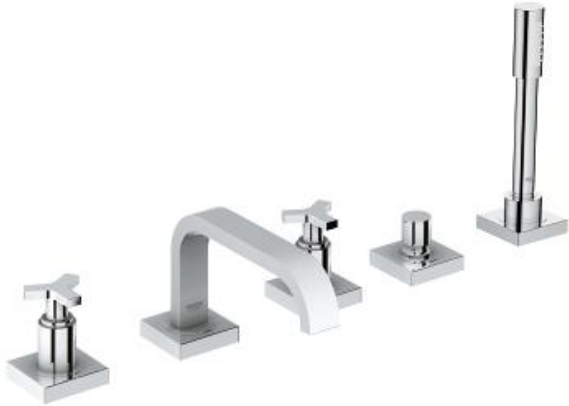

ALLURE Five-Hole Bathtub Faucet with Handshower

MODEL # 25097001

Pure Freude
an Wasser

GROHE

Product Description:

ALLURE

Five-Hole Bathtub Faucet with Handshower

Standard Specification:

- With lever handle
- 1/2" (13mm) ceramic cartridge (90° turn)
- **GROHE StarLight** chrome finish
- 8 1/4" bath tub spout without diverter
- Sena hand shower (28 341 000) 1.75 gpm
- 79" (2000mm) metal shower hose
- An adapter is needed locally

Applicable Codes & Standards:

- Energy Policy Act of 1992
- ASME A112.18.1/CSA B125.1
- ICC/ANSI A117.1
- LOGO CEC

Color:

- 25097001 StarLight Chrome

ALLURE
Five-Hole Bathtub Faucet with
Handshower

MODEL # 25083001

Pure Freude
an Wasser

GROHE

Product Description:

ALLURE

Five-Hole Bathtub Faucet with Handshower

Standard Specification:

- 1/2" ceramic cartridges (180° turn)
- **GROHE StarLight** chrome finish
- 8 1/4" bath tub spout without diverter
- Sena hand shower (28 341 000) 1.75 gpm