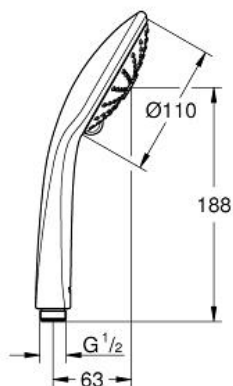

EUPHORIA 110 MASSAGE Handshower 3 Sprays

MODEL # 27239000

Pure Freude
an Wasser