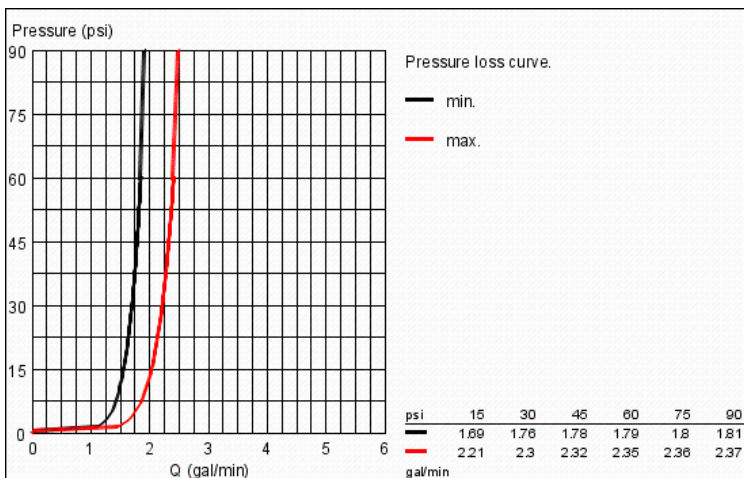

Color:

- 27238000 StarLight Chrome