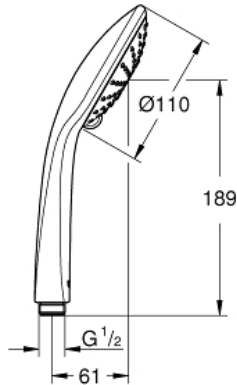

EUPHORIA 110 DUO Handshower 2 Sprays

MODEL # 27238000

Pure Freude
an Wasser