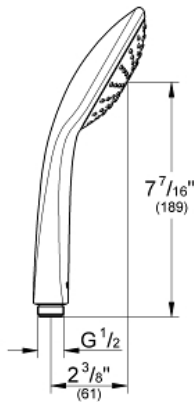

EUPHORIA 110 MONO Hand Shower

MODEL # 27809000

Pure Freude
an Wasser

GROHE

Product Description: EUPHORIA 110 MONO Hand Shower

Standard Specification:

- Rain spray pattern (1 spray-rain)
- GROHE EcoJoy 2.0 gpm flow limiter
- GROHE DreamSpray perfect spray pattern
- GROHE StarLight chrome finish
- SpeedClean anti-lime system
- Universal mounting system (fits all standard shower hoses)
- Max Flow Rate: 2.0 gpm (7.6 l/min)

Applicable Codes & Standards:

- Energy Policy Act of 1992
- NSF 61
- ASME A112.18.1/CSA B125.1
- EPA WaterSense®
- LOGO NSF

Color:

- 27809000 StarLight Chrome

EUPHORIA 110 MONO Hand Shower

MODEL # 2726500E

Pure Freude
an Wasser

Product Description: EUPHORIA 110 MONO Hand Shower

Standard Specification:

- Rain spray pattern (1 spray-rain)
- GROHE EcoJoy 1.5 gpm (5.7 l/min) flow restrictor
- GROHE DreamSpray perfect spray pattern
- GROHE StarLight chrome finish
- SpeedClean anti-lime system
- Inner WaterGuide for a longer life
- Universal mounting system (fits all standard shower hoses)
- Suitable for instantaneous heater
- Min. recommended pressure: 15 psi (1.0 bar)
- Max Flow Rate 1.5 gpm at 80 psi (5.7 L/min)