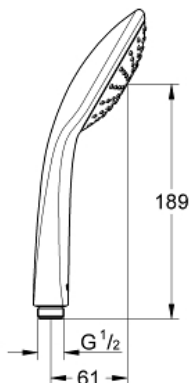

EUPHORIA 110 MONO Hand Shower

MODEL # 27809000

Pure Freude
an Wasser

GROHE

Product Description: EUPHORIA 110 MONO Hand Shower

Standard Specification:

- Rain spray pattern (1 spray-rain)
- GROHE EcoJoy 2.0 gpm flow limiter
- GROHE DreamSpray perfect spray pattern
- GROHE StarLight chrome finish
- SpeedClean anti-lime system
- Universal mounting system (fits all standard shower hoses)
- Max Flow Rate: 2.0 gpm (7.6 l/min)

Applicable Codes & Standards:

- Energy Policy Act of 1992
- NSF 61
- ASME A112.18.1/CSA B125.1
- EPA WaterSense®
- LOGO NSF

Color:

- 27809000 StarLight Chrome

EUPHORIA 110 MONO Hand Shower

MODEL # 2726500E

Pure Freude
an Wasser

Product Description: EUPHORIA 110 MONO Hand Shower

Standard Specification:

- Rain spray pattern (1 spray-rain)
- GROHE EcoJoy 1.5 gpm (5.7 l/min) flow restrictor
- GROHE DreamSpray perfect spray pattern
- GROHE StarLight chrome finish
- SpeedClean anti-lime system
- Inner WaterGuide for a longer life
- Universal mounting system (fits all standard shower hoses)
- Suitable for instantaneous heater
- Min. recommended pressure: 15 psi (1.0 bar)
- Max Flow Rate 1.5 gpm at 80 psi (5.7 L/min)