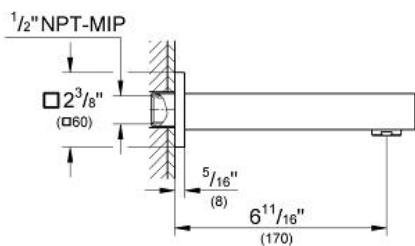

EUROCUBE
Tub Spout
MODEL # 13307000

Pure Freude
an Wasser

GROHE

ADA

Product Description:
EUROCUBE
Tub Spout

Standard Specification:

- Wall mount
- GROHE StarLight chrome finish
- Flow control
- Automatic diverter: bath/shower
- 1/2" NPT Female thread
- 6 11/16" (170 mm) spout reach
- Max FLOW Rate 6.9 gpm at 45 psi (26.1 L/min), 2.5 gpm (9.5 L/min) for Shower Hand

Applicable Codes & Standards:

- Energy Policy Act of 1992
- ASME A112.18.1/CSA B125.1
- US Federal and State material regulations
- ICC/ANSI A117.1

Color:

- 13307000 StarLight Chrome

EUROCUBE
Tub Spout
MODEL # 13305000

Pure Freude
an Wasser

GROHE

Product Description:
EUROCUBE
Tub Spout

Standard Specification:

- Wall mount
- GROHE StarLight chrome finish
- Flow control
- 1/2" NPT Female thread
- 6 11/16" (170 mm) spout reach