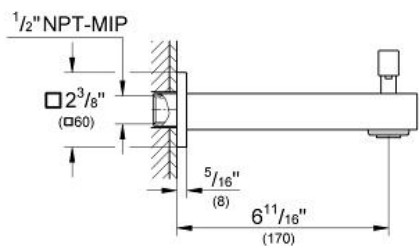

EUROCUBE
Tub Spout
MODEL # 13307000

Pure Freude
an Wasser

GROHE

ADA

Product Description:
EUROCUBE
Tub Spout

Standard Specification:

- Wall mount
- GROHE StarLight chrome finish
- Flow control
- Automatic diverter: bath/shower
- 1/2" NPT Female thread
- 6 11/16" (170 mm) spout reach
- Max FLOW Rate 6.9 gpm at 45 psi (26.1 L/min), 2.5 gpm (9.5 L/min) for Shower Hand

Applicable Codes & Standards:

- Energy Policy Act of 1992
- ASME A112.18.1/CSA B125.1
- US Federal and State material regulations
- ICC/ANSI A117.1

Color:

- 13307000 StarLight Chrome

EUROCUBE
Tub Spout
MODEL # 13305000

Pure Freude
an Wasser

GROHE

Product Description:
EUROCUBE
Tub Spout

Standard Specification:

- Wall mount
- GROHE StarLight chrome finish
- Flow control
- 1/2" NPT Female thread
- 6 11/16" (170 mm) spout reach