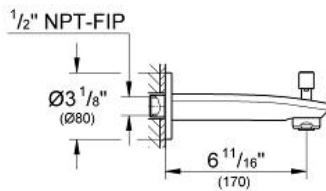

# EUROSTYLE COSMOPOLITAN Tub Spout

MODEL # 13285002

Pure Freude  
an Wasser

**GROHE**

**ADA**

**Product Description:**  
EUROSTYLE COSMOPOLITAN  
Tub Spout

**Standard Specification:**

- Wall mount
- **GROHE StarLight** chrome finish
- Flow control
- Automatic diverter: bath/shower
- 1/2" NPT Female thread
- 6 11/16" (170 mm) spout reach

# EUROSTYLE COSMOPOLITAN Tub Spout

MODEL # 13284002

Pure Freude  
an Wasser

**Product Description:**  
EUROSTYLE COSMOPOLITAN  
Tub Spout

**Standard Specification:**

- Wall mount
- GROHE StarLight chrome finish
- Flow control
- 1/2" NPT Female thread
- 6 11/16" (170 mm) spout reach