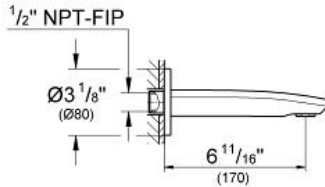

# EUROSTYLE COSMOPOLITAN Tub Spout

MODEL # 13284002

Pure Freude  
an Wasser

**Product Description:**  
EUROSTYLE COSMOPOLITAN  
Tub Spout

**Standard Specification:**

- Wall mount
- GROHE StarLight chrome finish
- Flow control
- 1/2" NPT Female thread
- 6 11/16" (170 mm) spout reach