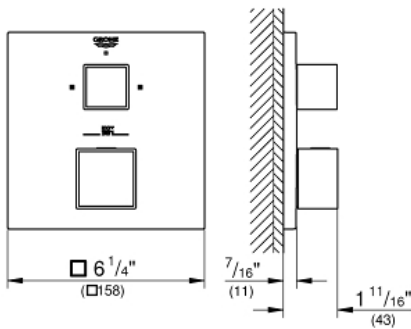

GROHTHERM CUBE  
Dual Function 2-Handle  
Thermostatic Trim

MODEL # 24158000

Pure Freude  
an Wasser

GROHE

**Product Description:**

**GROHTHERM CUBE**

**Dual Function 2-Handle Thermostatic Trim**

**Standard Specification:**

- Final installation set for:
- Required rough-in-set sold separately (GROHE Rapido SmartBox 35 601 000)
- **GROHE TurboStat** Compact cartridge with wax thermoelement
- **GROHE StarLight** chrome finish
- Wall trim plate with GROHE QuickFix (Concealing mounting screws)
- Metal trim angle adjustable up to 6°
- Thermostatic temperature control with SafeStop at 100° F/38°C
- GROHE SafeStop Plus temperature limiter at 115° F/46° C
- GROHE AquaDimmer, integrated shut off/diverter valve
- Requires Rough-In Set (29 038 001) (sold separately)
- Optional Aquadimmer stop ring for shared function (14 060 000)

**Applicable Codes & Standards:**

- ASME A112.18.1/CSA B125.1
- LOGO CEC

**Color:**

- 24158000 StarLight Chrome

GROHTHERM CUBE  
Single Function 2-Handle  
Thermostatic Trim

MODEL # 24157000

Pure Freude  
an Wasser

**Product Description:**

**GROHTHERM CUBE**

**Single Function 2-Handle Thermostatic Trim**

**Standard Specification:**

- Final installation set for:
- Required rough-in-set sold separately (GROHE Rapido SmartBox 35 601 000)
- **GROHE TurboStat** Compact cartridge with wax thermoelement
- **GROHE StarLight** chrome finish
- Wall trim plate with GROHE QuickFix (Concealing mounting screws)
- Metal trim angle adjustable up to 6°
- Thermostatic temperature control with SafeStop at 100° F/38°C
- GROHE SafeStop Plus temperature limiter at 115° F/46° C
- Volume control with ceramic stop valve, 120°
- Requires Rough-In Set (29 038 001) (sold separately)