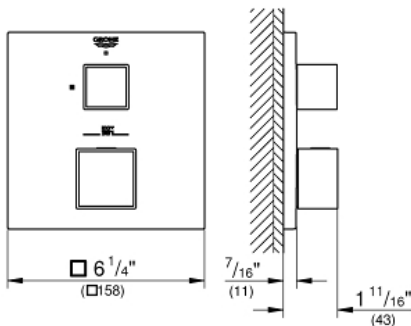

**Applicable Codes & Standards:**

- ASME A112.18.1/CSA B125.1
- LOGO CEC

**Color:**

- 24158000 StarLight Chrome

GROHTHERM CUBE  
Single Function 2-Handle  
Thermostatic Trim

MODEL # 24157000

Pure Freude  
an Wasser

**Product Description:**

**GROHTHERM CUBE**

**Single Function 2-Handle Thermostatic Trim**

**Standard Specification:**

- Final installation set for:
- Required rough-in-set sold separately (GROHE Rapido SmartBox 35 601 000)
- **GROHE TurboStat** Compact cartridge with wax thermoelement
- **GROHE StarLight** chrome finish
- Wall trim plate with GROHE QuickFix (Concealing mounting screws)
- Metal trim angle adjustable up to 6°
- Thermostatic temperature control with SafeStop at 100° F/38°C
- GROHE SafeStop Plus temperature limiter at 115° F/46° C
- Volume control with ceramic stop valve, 120°
- Requires Rough-In Set (29 038 001) (sold separately)