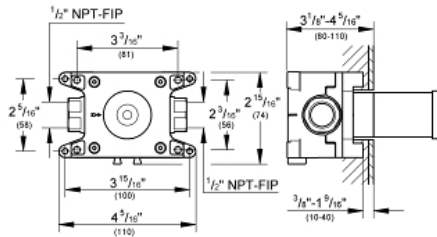

GROHTHERM F
Rough-in for wall shower union 27
621

MODEL # 35035000

Pure Freude
an Wasser

GROHE

Product Description:

GROHTHERM F

Rough-in for wall shower union 27 621

Standard Specification:

- For grid installation of GrohTherm F Custom Shower system and GrohFlex
- Built-in box with removable protection cover
- Flushing plug
- For masonry and drywall installation
- Fixing points for front and back wall
- Body of DR brass
- 1/2" NPT connection thread(s)