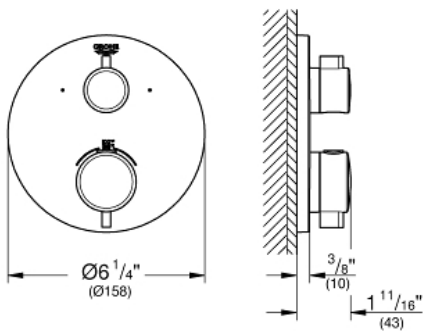

- Required rough-in-set sold separately (GROHE Rapido SmartBox 35 601 000)
- **GROHE TurboStat** Compact cartridge with wax thermoelement
- **GROHE StarLight** chrome finish
- Wall trim plate with GROHE QuickFix (Concealing mounting screws)
- Metal trim angle adjustable up to 6°
- Thermostatic temperature control with SafeStop at 100° F/38°C
- GROHE SafeStop Plus temperature limiter at 115° F/46° C
- Volume control with ceramic stop valve, 120°

**Applicable Codes & Standards:**

- Energy Policy Act of 1992
- ASME A112.18.1/CSA B125.1
- ICC/ANSI A117.1
- LOGO CEC

**Color:**

- 24107000 StarLight Chrome

GROHTHERM  
Dual Function 2-Handle  
Thermostatic Trim

MODEL # 24133000

Pure Freude  
an Wasser

GROHE

**Product Description:**

**GROHTHERM**

**Dual Function 2-Handle Thermostatic Trim**

**Standard Specification:**

- Required rough-in-set sold separately (GROHE Rapido SmartBox 35 601 000)
- **GROHE TurboStat** Compact cartridge with wax thermoelement
- **GROHE StarLight** chrome finish
- Wall trim plate with GROHE QuickFix (Concealing mounting screws)
- Metal trim angle adjustable up to 6°
- Thermostatic temperature control with SafeStop at 100° F/38°C
- GROHE SafeStop Plus temperature limiter at 115° F/46° C
- GROHE AquaDimmer, integrated shut off/diverter valve
- Optional Aquadimmer stop ring for shared function (14 060 000)