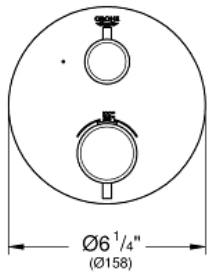

GROHTHERM  
Single Function 2-Handle  
Thermostatic Trim

MODEL # 24107000

Pure Freude  
an Wasser

GROHE

**Product Description:**

**GROHTHERM**

**Single Function 2-Handle Thermostatic Trim**

**Standard Specification:**

- Required rough-in-set sold separately (GROHE Rapido SmartBox 35 601 000)
- **GROHE TurboStat** Compact cartridge with wax thermoelement
- **GROHE StarLight** chrome finish
- Wall trim plate with GROHE QuickFix (Concealing mounting screws)
- Metal trim angle adjustable up to 6°
- Thermostatic temperature control with SafeStop at 100° F/38°C
- GROHE SafeStop Plus temperature limiter at 115° F/46° C
- Volume control with ceramic stop valve, 120°