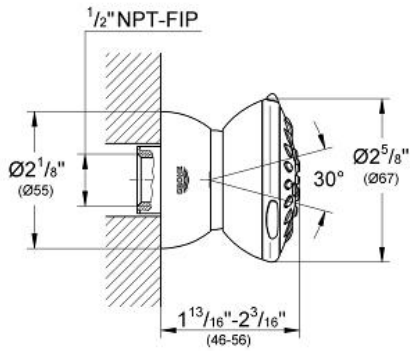

MOVARIO 70 NPT
Side Shower 2 Sprays
MODEL # 28528000

Pure Freude
an Wasser

Product Description:
MOVARIO 70 NPT
Side Shower 2 Sprays

Standard Specification:

- 2 adjustable spray patterns: Normal/Massage
- Extreme low profile
- Ball-joint
- 1/2" NPT Female Threads
- **GROHE StarLight** chrome finish
- **SpeedClean** anti-lime system
- Max Flow Rate 2.5 gpm at 80 psi (9.5 L/min)

Applicable Codes & Standards:

- Energy Policy Act of 1992
- ASME A112.18.1/CSA B125.1

Color:

- 28528000 StarLight Chrome