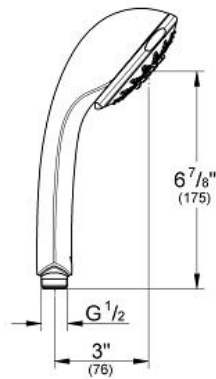

RELEXA 100 FIVE
Handshower 5 sprays
MODEL # 28897000

Pure Freude
an Wasser

GROHE

Product Description:
RELEXA 100 FIVE
Handshower 5 sprays

Standard Specification:

- 5 adjustable spray patterns: Normal / Jet / Rain / Massage / Champagne
- 1/2" NPT Female Threads
- **GROHE DreamSpray** perfect spray pattern
- **GROHE StarLight** chrome finish
- **SpeedClean** anti-lime system
- Inner WaterGuide for a longer life
- Universal mounting system (fits all standard shower hoses)
- Suitable for instantaneous heater
- Max Flow Rate 2.5 gpm at 80 psi (9.5 L/min)

Applicable Codes & Standards:

- Energy Policy Act of 1992
- NSF 61
- ASME A112.18.1/CSA B125.1

Color:

- 28897000 StarLight Chrome