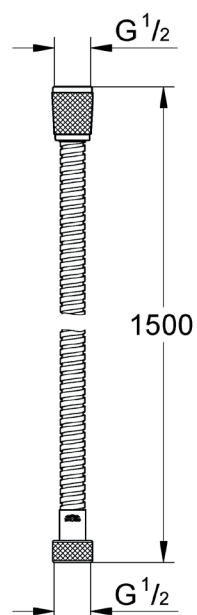

RELEXAFLEX
69" Metal Hose
MODEL # 28139000

Pure Freude
an Wasser

GROHE

Product Description:

RELEXAFLEX
69" Metal Hose

Standard Specification:

- 69"
- Metal
- Tensile strength 500 N
- Pressure resistance up to 5 bar
- Heat resistance 160°F
- AntiFold bend proof
- Universal connection G 1/2" x 1/2"
- **GROHE StarLight** chrome finish

Color:

□ 28139000 StarLight Chrome

28 105

RELEXAFLEX

59" METAL SHOWER HOSE

Pure Freude
an Wasser

STANDARD SPECIFICATION:

- GROHE StarLight®
- 59" long
- Metal Hose
- Tensile strength 500 N
- Pressure resistance up to 72psi (5 bar)
- Heat resistance 160°F
- AntiFold bend proof
- 1/2" NPT Female threads

Tel: 1.888.644.7643 Fax: 1.905.366.2071
For the most current Specification Sheet,
go to www.grohe.ca.

PART OF **LIXIL**

28 105

RELEXAFLEX

59" METAL SHOWER HOSE

Pure Freude
an Wasser

TECHNICAL DATA:

| | |
|----------------|----------|
| Product Height | 1/2 in |
| Product Length | 1,500 mm |
| Product Width | 1/2 in |

RELEXAFLEX
79" Metal Hose
MODEL # 28140000

Pure Freude
an Wasser

GROHE

Product Description:

RELEXAFLEX
79" Metal Hose

Standard Specification:

- 79"
- Metal
- Tensile strength 500 N
- Pressure resistance up to 5 bar
- Heat resistance 160°F
- AntiFold bend proof
- Universal connection G 1/2" x 1/2"
- **GROHE StarLight** chrome finish