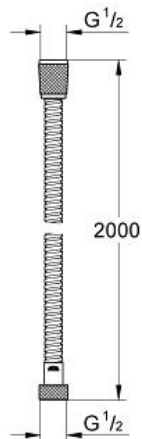

RELEXAFLEX
69" Metal Hose
MODEL # 28139000

Pure Freude
an Wasser

GROHE

Product Description:

RELEXAFLEX
69" Metal Hose

Standard Specification:

- 69"
- Metal
- Tensile strength 500 N
- Pressure resistance up to 5 bar
- Heat resistance 160°F
- AntiFold bend proof
- Universal connection G 1/2" x 1/2"
- **GROHE StarLight** chrome finish

Color:

□ 28139000 StarLight Chrome

28 105

RELEXAFLEX

59" METAL SHOWER HOSE

Pure Freude
an Wasser

STANDARD SPECIFICATION:

- GROHE StarLight®
- 59" long
- Metal Hose
- Tensile strength 500 N
- Pressure resistance up to 72psi (5 bar)
- Heat resistance 160°F
- AntiFold bend proof
- 1/2" NPT Female threads

Tel: 1.888.644.7643 Fax: 1.905.366.2071
For the most current Specification Sheet,
go to www.grohe.ca.

PART OF **LIXIL**

28 105

RELEXAFLEX

59" METAL SHOWER HOSE

Pure Freude
an Wasser

TECHNICAL DATA:

| | |
|----------------|----------|
| Product Height | 1/2 in |
| Product Length | 1,500 mm |
| Product Width | 1/2 in |

RELEXAFLEX
79" Metal Hose
MODEL # 28140000

Pure Freude
an Wasser

GROHE

Product Description:

RELEXAFLEX
79" Metal Hose

Standard Specification:

- 79"
- Metal
- Tensile strength 500 N
- Pressure resistance up to 5 bar
- Heat resistance 160°F
- AntiFold bend proof
- Universal connection G 1/2" x 1/2"
- **GROHE StarLight** chrome finish