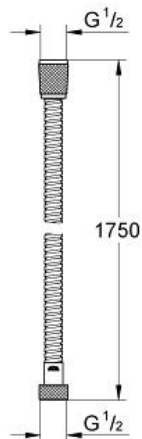

RELEXAFLEX
69" Metal Hose
MODEL # 28139000

Pure Freude
an Wasser

GROHE

Product Description:

RELEXAFLEX
69" Metal Hose

Standard Specification:

- 69"
- Metal
- Tensile strength 500 N
- Pressure resistance up to 5 bar
- Heat resistance 160°F
- AntiFold bend proof
- Universal connection G 1/2" x 1/2"
- **GROHE StarLight** chrome finish

Color:

□ 28139000 StarLight Chrome

28 105

RELEXAFLEX

59" METAL SHOWER HOSE

Pure Freude
an Wasser

STANDARD SPECIFICATION:

- GROHE StarLight®
- 59" long
- Metal Hose
- Tensile strength 500 N
- Pressure resistance up to 72psi (5 bar)
- Heat resistance 160°F
- AntiFold bend proof
- 1/2" NPT Female threads

Tel: 1.888.644.7643 Fax: 1.905.366.2071
For the most current Specification Sheet,
go to www.grohe.ca.

PART OF **LIXIL**

28 105

RELEXAFLEX

59" METAL SHOWER HOSE

Pure Freude
an Wasser

TECHNICAL DATA:

| | |
|----------------|----------|
| Product Height | 1/2 in |
| Product Length | 1,500 mm |
| Product Width | 1/2 in |

RELEXAFLEX
79" Metal Hose
MODEL # 28140000

Pure Freude
an Wasser

GROHE

Product Description:

RELEXAFLEX
79" Metal Hose

Standard Specification:

- 79"
- Metal
- Tensile strength 500 N
- Pressure resistance up to 5 bar
- Heat resistance 160°F
- AntiFold bend proof
- Universal connection G 1/2" x 1/2"
- **GROHE StarLight** chrome finish