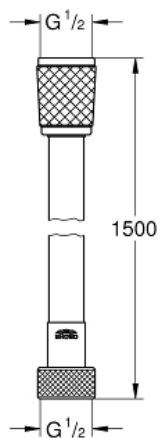

RELEXAFLEX  
79" Hose  
MODEL # 28155001

*Pure Freude  
an Wasser*

**GROHE**  
WAVE

**Product Description:**

**RELEXAFLEX  
79" Hose**

**Standard Specification:**

- 79"
- Smooth surface for easy cleaning
- Tensile strength 500 N
- Pressure resistance up to 5 bar
- Heat resistance 160°F
- AntiFold bend proof
- Universal connection G 1/2" x 1/2"
- **GROHE StarLight** chrome finish

**Color:**

□ 28155001 StarLight Chrome

RELEXAFLEX  
59" Hose  
MODEL # 28151001

Pure Freude  
an Wasser

GROHE

**Product Description:**

**RELEXAFLEX  
59" Hose**

**Standard Specification:**

- 59"
- Smooth surface for easy cleaning
- Tensile strength 500 N
- Pressure resistance up to 5 bar
- Heat resistance 160°F
- AntiFold bend proof
- Universal connection G 1/2" x 1/2"
- **GROHE StarLight** chrome finish