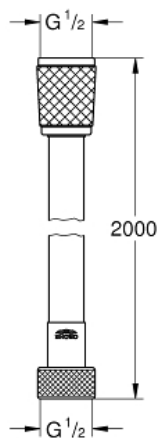

RELEXAFLEX  
79" Hose  
MODEL # 28155001

*Pure Freude  
an Wasser*

**GROHE**  
WAVE

**Product Description:**

**RELEXAFLEX  
79" Hose**

**Standard Specification:**

- 79"
- Smooth surface for easy cleaning
- Tensile strength 500 N
- Pressure resistance up to 5 bar
- Heat resistance 160°F
- AntiFold bend proof
- Universal connection G 1/2" x 1/2"
- **GROHE StarLight** chrome finish

**Color:**

□ 28155001 StarLight Chrome

RELEXAFLEX  
59" Hose  
MODEL # 28151001

Pure Freude  
an Wasser

GROHE

**Product Description:**

**RELEXAFLEX  
59" Hose**

**Standard Specification:**

- 59"
- Smooth surface for easy cleaning
- Tensile strength 500 N
- Pressure resistance up to 5 bar
- Heat resistance 160°F
- AntiFold bend proof
- Universal connection G 1/2" x 1/2"
- **GROHE StarLight** chrome finish