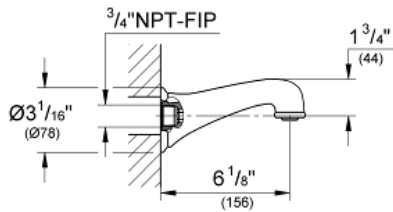

SEABURY
Tub Spout
MODEL # 13615000

Pure Freude
an Wasser

GROHE

Product Description:
SEABURY
Tub Spout

Standard Specification:

- Wall mount
- 3/4" connection thread
- Sistra flow straightener
- **GROHE StarLight** chrome finish