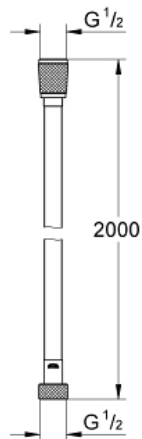

SILVERFLEX
MODEL # 28388000

*Pure Freude
an Wasser*

GROHE
WAVE

Product Description:
SILVERFLEX

Standard Specification:

- 69"
- Smooth surface for easy cleaning
- Tensile strength 500 N
- Pressure resistance up to 5 bar
- Heat resistance 160°F
- AntiFold bend proof
- Universal connection G 1/2" x 1/2"
- Rotation cone for Twist-free function
- **GROHE StarLight** chrome finish
- Blister pack

Color:

- 28388000 StarLight Chrome

SILVERFLEX
MODEL # 27137000

Pure Freude
an Wasser

GROHE

Product Description:
SILVERFLEX

Standard Specification:

- 79"
- Smooth surface for easy cleaning
- Tensile strength 500 N
- Pressure resistance up to 5 bar
- Heat resistance 160°F
- AntiFold bend proof
- Universal connection G 1/2" x 1/2"
- Rotation cone for Twist-free function
- **GROHE StarLight** chrome finish
- Blister pack

Color:

- 27137000 StarLight Chrome

SILVERFLEX
MODEL # 28364000

Pure Freude
an Wasser

GROHE

Product Description:
SILVERFLEX

Standard Specification:

- 59"
- Smooth surface for easy cleaning
- Tensile strength 500 N
- Pressure resistance up to 5 bar
- Heat resistance 160°F
- AntiFold bend proof
- Universal connection G 1/2" x 1/2"
- Rotation cone for Twist-free function
- Blister pack