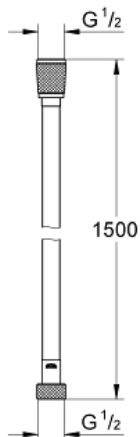

SILVERFLEX
MODEL # 28388000

*Pure Freude
an Wasser*

GROHE
WAVE

Product Description:
SILVERFLEX

Standard Specification:

- 69"
- Smooth surface for easy cleaning
- Tensile strength 500 N
- Pressure resistance up to 5 bar
- Heat resistance 160°F
- AntiFold bend proof
- Universal connection G 1/2" x 1/2"
- Rotation cone for Twist-free function
- **GROHE StarLight** chrome finish
- Blister pack

Color:

- 28388000 StarLight Chrome

SILVERFLEX
MODEL # 27137000

Pure Freude
an Wasser

GROHE

Product Description:
SILVERFLEX

Standard Specification:

- 79"
- Smooth surface for easy cleaning
- Tensile strength 500 N
- Pressure resistance up to 5 bar
- Heat resistance 160°F
- AntiFold bend proof
- Universal connection G 1/2" x 1/2"
- Rotation cone for Twist-free function
- **GROHE StarLight** chrome finish
- Blister pack

Color:

- 27137000 StarLight Chrome

SILVERFLEX
MODEL # 28364000

Pure Freude
an Wasser

GROHE

Product Description:
SILVERFLEX

Standard Specification:

- 59"
- Smooth surface for easy cleaning
- Tensile strength 500 N
- Pressure resistance up to 5 bar
- Heat resistance 160°F
- AntiFold bend proof
- Universal connection G 1/2" x 1/2"
- Rotation cone for Twist-free function
- Blister pack