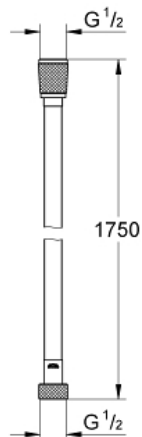

SILVERFLEX
MODEL # 28388000

*Pure Freude
an Wasser*

GROHE
WAVE

Product Description:
SILVERFLEX

Standard Specification:

- 69"
- Smooth surface for easy cleaning
- Tensile strength 500 N
- Pressure resistance up to 5 bar
- Heat resistance 160°F
- AntiFold bend proof
- Universal connection G 1/2" x 1/2"
- Rotation cone for Twist-free function
- **GROHE StarLight** chrome finish
- Blister pack

Color:

- 28388000 StarLight Chrome

SILVERFLEX
MODEL # 27137000

Pure Freude
an Wasser

GROHE

Product Description:
SILVERFLEX

Standard Specification:

- 79"
- Smooth surface for easy cleaning
- Tensile strength 500 N
- Pressure resistance up to 5 bar
- Heat resistance 160°F
- AntiFold bend proof
- Universal connection G 1/2" x 1/2"
- Rotation cone for Twist-free function
- **GROHE StarLight** chrome finish
- Blister pack

Color:

- 27137000 StarLight Chrome

SILVERFLEX
MODEL # 28364000

Pure Freude
an Wasser

GROHE

Product Description:
SILVERFLEX

Standard Specification:

- 59"
- Smooth surface for easy cleaning
- Tensile strength 500 N
- Pressure resistance up to 5 bar
- Heat resistance 160°F
- AntiFold bend proof
- Universal connection G 1/2" x 1/2"
- Rotation cone for Twist-free function
- Blister pack