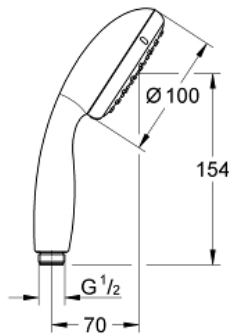

NEW TEMPESTA 100
Handshower 2 Sprays

MODEL # 26047001

Pure Freude
an Wasser

GROHE

Product Description:
NEW TEMPESTA 100
Handshower 2 Sprays

Standard Specification:

- 2 Adjustable spray patterns: Rain, Jet
- GROHE EcoJoy 1.75 gpm (6.6 l/min) flow limiter
- GROHE DreamSpray perfect spray pattern
- GROHE StarLight chrome finish
- SpeedClean anti-lime system
- Inner WaterGuide for a longer life
- Universal mounting system (fits all standard shower hoses)
- Min. recommended pressure: 15 psi (1.0 bar)

Applicable Codes & Standards:

- Energy Policy Act of 1992
- ASME A112.18.1/CSA B125.1
- EPA WaterSense®

Color:

- 26047001 StarLight Chrome

NEW TEMPESTA 100 Handshower 2 Sprays

MODEL # 2759710E

Pure Freude
an Wasser

Product Description:
NEW TEMPESTA 100
Handshower 2 Sprays

Standard Specification:

- 2 Adjustable spray patterns: Rain, Jet
- GROHE EcoJoy 1.5 gpm (5.7 l/min) flow restrictor
- GROHE DreamSpray perfect spray pattern
- GROHE StarLight chrome finish
- SpeedClean anti-lime system
- Inner WaterGuide for a longer life
- Universal mounting system (fits all standard shower hoses)
- Min. recommended pressure: 15 psi (1.0 bar)