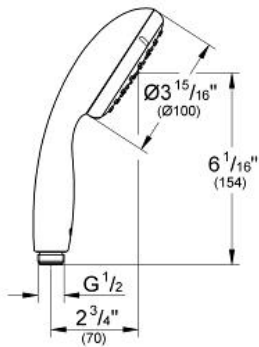

NEW TEMPESTA 100
Handshower 2 Sprays

MODEL # 26047001

Pure Freude
an Wasser

GROHE

Product Description:
NEW TEMPESTA 100
Handshower 2 Sprays

Standard Specification:

- 2 Adjustable spray patterns: Rain, Jet
- GROHE EcoJoy 1.75 gpm (6.6 l/min) flow limiter
- GROHE DreamSpray perfect spray pattern
- GROHE StarLight chrome finish
- SpeedClean anti-lime system
- Inner WaterGuide for a longer life
- Universal mounting system (fits all standard shower hoses)
- Min. recommended pressure: 15 psi (1.0 bar)

Applicable Codes & Standards:

- Energy Policy Act of 1992
- ASME A112.18.1/CSA B125.1
- EPA WaterSense®

Color:

- 26047001 StarLight Chrome

NEW TEMPESTA 100 Handshower 2 Sprays

MODEL # 2759710E

Pure Freude
an Wasser

Product Description:
NEW TEMPESTA 100
Handshower 2 Sprays

Standard Specification:

- 2 Adjustable spray patterns: Rain, Jet
- GROHE EcoJoy 1.5 gpm (5.7 l/min) flow restrictor
- GROHE DreamSpray perfect spray pattern
- GROHE StarLight chrome finish
- SpeedClean anti-lime system
- Inner WaterGuide for a longer life
- Universal mounting system (fits all standard shower hoses)
- Min. recommended pressure: 15 psi (1.0 bar)