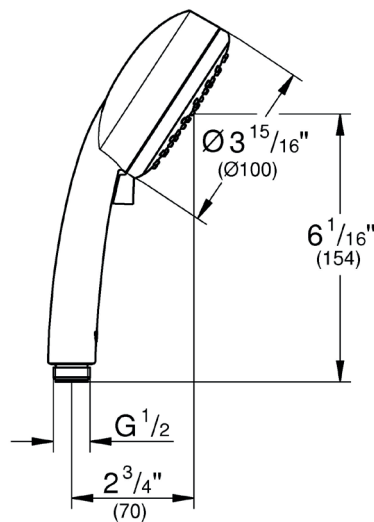

26 046

TEMPESTA® COSMOPOLITAN

100 HAND SHOWER - 2 SPRAYS

Pure Freude
an Wasser

TECHNICAL DATA:

Product Height	8-1/16 in
Product Length	5-1/8 in
Product Width	3-15/16 in
GPM (Min)-GPM (Max)	1.75 gal (US)/min

NEW TEMPESTA
COSMOPOLITAN 100
Handshower 2 Sprays
MODEL # 2757120E

Pure Freude
an Wasser

Product Description:
NEW TEMPESTA COSMOPOLITAN 100
Handshower 2 Sprays

Standard Specification:

- 2 Adjustable spray patterns: Rain, Jet
- GROHE EcoJoy 1.5 gpm (5.7 l/min) flow restrictor
- GROHE DreamSpray perfect spray pattern
- GROHE StarLight chrome finish
- SpeedClean anti-lime system
- Inner WaterGuide for a longer life
- Universal mounting system (fits all standard shower hoses)
- Min. recommended pressure: 15 psi (1.0 bar)