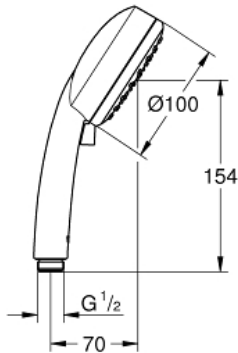

26 046

TEMPESTA® COSMOPOLITAN

100 HAND SHOWER - 2 SPRAYS

Pure Freude
an Wasser

TECHNICAL DATA:

Product Height	8-1/16 in
Product Length	5-1/8 in
Product Width	3-15/16 in
GPM (Min)-GPM (Max)	1.75 gal (US)/min

NEW TEMPESTA
COSMOPOLITAN 100
Handshower 2 Sprays
MODEL # 2757120E

Pure Freude
an Wasser

Product Description:
NEW TEMPESTA COSMOPOLITAN 100
Handshower 2 Sprays

Standard Specification:

- 2 Adjustable spray patterns: Rain, Jet
- GROHE EcoJoy 1.5 gpm (5.7 l/min) flow restrictor
- GROHE DreamSpray perfect spray pattern
- GROHE StarLight chrome finish
- SpeedClean anti-lime system
- Inner WaterGuide for a longer life
- Universal mounting system (fits all standard shower hoses)
- Min. recommended pressure: 15 psi (1.0 bar)