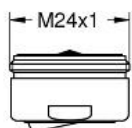

Flow straightener

MODEL # 46837000

Pure Freude
an Wasser

GROHE
WAVE

Product Description:

Flow straightener

Standard Specification:

external thread

M 24 x 1

flow class: PCA

5.7 l/min

GROHE AquaGuide adjustable mousseur

GROHE StarLight finish

Color:

□ 46837000 000 chrome