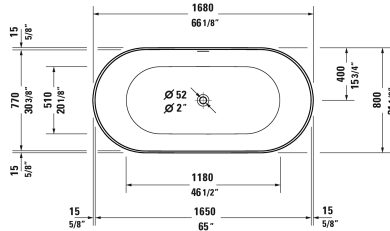

Duravit No.1 Bathtub # 70052600000090

| < 66 1/8" Inch > |

Bathtub	Dimension	Weight	Order number
freestanding, with seamless acrylic panel and support frame, with two backrest slopes, with waste and overflow in White, cUPC® listed*, Sanitary acrylic , Filling capacity 74 gal , water level 0 Inch			
Colors			
00 White			
Variant			
Base tub	66 1/8" x 31 1/2" Inch		70052600000090
Infobox			
* Complies with the following standards: CSA B45.5/IAPMO Z124			
Suitable products			
Drop-in drain (PVC), for all back-to-wall, corner and freestanding bathtubs, cUPC® listed*,			791281
Drop-in drain (ABS), for all back-to-wall, corner and freestanding bathtubs, cUPC® listed*,			791282

All drawings contain the necessary measurements which are subject to standard tolerances. They are stated in inch & mm and are non-binding. Exact measurements, in particular for customized installation scenarios, can only be taken from the finished ceramic piece.