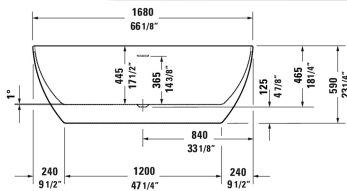

Duravit No.1 Bathtub # 70052600000090

| < 66 1/8" Inch > |

Bathtub	Dimension	Weight	Order number
freestanding, with seamless acrylic panel and support frame, with two backrest slopes, with waste and overflow in White, cUPC® listed*, Sanitary acrylic , Filling capacity 74 gal , water level 0 Inch			
Colors			
00 White			
Variant			
Base tub	66 1/8" x 31 1/2" Inch		70052600000090
Infobox			
* Complies with the following standards: CSA B45.5/IAPMO Z124			
Suitable products			
Drop-in drain (PVC), for all back-to-wall, corner and freestanding bathtubs, cUPC® listed*,			791281
Drop-in drain (ABS), for all back-to-wall, corner and freestanding bathtubs, cUPC® listed*,			791282

All drawings contain the necessary measurements which are subject to standard tolerances. They are stated in inch & mm and are non-binding. Exact measurements, in particular for customized installation scenarios, can only be taken from the finished ceramic piece.