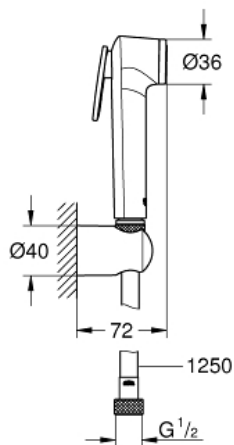

# TEMPESTA-F TRIGGER SPRAY 30 Handshower Set

MODEL # 27513001

Pure Freude  
an Wasser

**GROHE**

## Product Description: TEMPESTA-F TRIGGER SPRAY 30 Handshower Set

### Standard Specification:

- Consisting of:
- Hand shower with trigger control (27 512 001)
- Wall shower holder (28 605)
- Silverflex Longlife shower hose 1250 mm (26 335 000)
- **GROHE StarLight** chrome finish
- **SpeedClean** anti-lime system
- Inner WaterGuide for a longer life
- Twistfree to prevent hose from twisting
- Min. recommended pressure: 15 psi (1.0 bar)