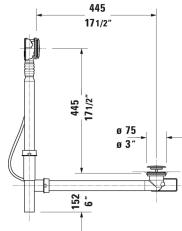

## Accessories Cable-driven waste and overflow # 790219

Cable-driven waste and overflow	Dimension	Weight	Order number
Colors			
Variant			

All drawings contain the necessary measurements which are subject to standard tolerances. They are stated in inch & mm and are non-binding. Exact measurements, in particular for customized installation scenarios, can only be taken from the finished ceramic piece.