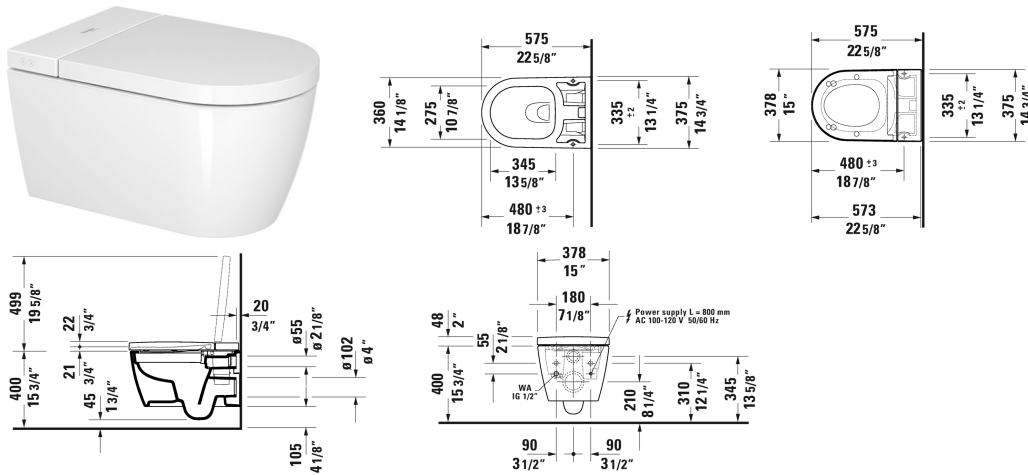

**ME by Starck Toilet wall-mounted Duravit Rimless for SensoWash® f # 251009..92**

< 14 3/4" Inch >

Toilet wall-mounted Duravit Rimless for SensoWash® f	Dimension	Weight	Order number
rimless, WaterSense® listed, washdown model, only in combination with SensoWash f, cUPC® listed*			
<b>Colors</b>			
<b>Variant</b>			
1.28/0.8 gpf	14 3/4" x 22 5/8" Inch	55.1 lb	251009..92
<b>Infobox</b>			
Choose suitable pre-installation kit or connecting set depending on in-wall carrier selection, Wall-mounted toilet is ADA compliant, when installed with a seat height of 17" - 19" from the finished floor, If using DuraSystem in-wall tank & carrier, # 005072 is mandatory for SensoWash® installation during rough-in stage, In-wall tank & carrier and actuator plate required for installation, Not available with WonderGliss			
Noise reduction gasket			Schallschutz-Set 005090
Actuator plate A1, for toilet, plastic mechanical actuation, for surface mounted installation, dual flush, mounting frame, mounting hardware included, push rods, front plate plastic	8 1/2" x 5 3/4" Inch	0.7 lb	WD5008
Toilet in-wall tank & carrier, Standard WaterSense® listed, For 2"x4" and 2"x6" wall installation, for toilets with a projection of <= 24 5/8", adjustable feet 0" - 9 1/2", SensoWash ready, mechanical front flush actuation, includes in-wall tank, marking of filling height, dual flush, insulated against condensation, Scope of delivery, HDPE wall-mounted toilet connection bend DN 90/90, PE wall-mounted toilet connection set DN 90, wall-mounted mounting rods M12, mounting hardware included, 2 bolt caps, cUPC® listed*, Load capacity = 880 lbs	23 1/4" x 45 1/4" Inch	35.3 lb	WD1022

*All drawings contain the necessary measurements which are subject to standard tolerances. They are stated in inch & mm and are non-binding. Exact measurements, in particular for customized installation scenarios, can only be taken from the finished ceramic piece.*