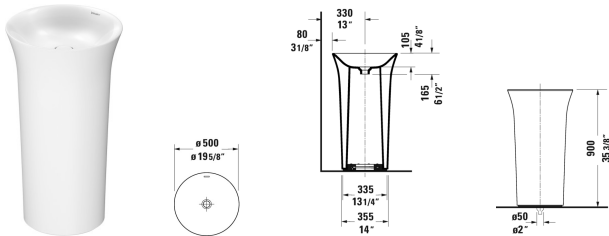

**White Tulip Washbasin freestanding # 2703500070**

| < Ø 19 5/8" Inch > |

Washbasin freestanding	Dimension	Weight	Order number
ground, without overflow, without faucet deck, with opening for floor connection, hardware included, siphon included, ceramic waste cover included, Ø 19 5/8" Inch			
<b>Colors</b>			
00 White			
<b>Variant</b>			
☒	Ø 19 5/8" Inch	92.6 lb	2703500070
Sanitary ceramics with the special WonderGliss surface finish will remain clean and attractive-looking for a long time to come. When ordering WonderGliss please add a "1" as eleventh digit to the model number.			

*All drawings contain the necessary measurements which are subject to standard tolerances. They are stated in inch & mm and are non-binding. Exact measurements, in particular for customized installation scenarios, can only be taken from the finished ceramic piece.*