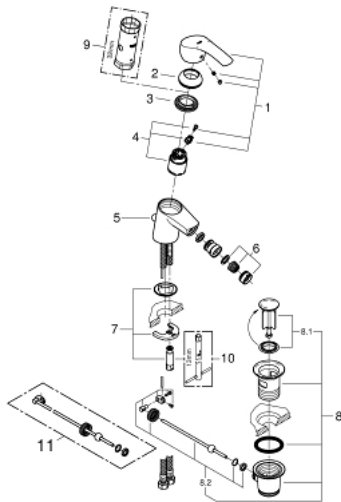

32 929 002 **EUROSMART SINGLE-LEVER BIDET MIXER 1/2"**
S-SIZE

PRODUCT DESCRIPTION

- Colour: chrome
- GROHE SilkMove 35 mm ceramic cartridge
- adjustable flow rate limiter
- with temperature limiter
- GROHE Long-Life finish
- GROHE Water Saving mousseur 5.7 l/min
- GROHE FastFixation installation system
- with ball joint
- pop-up waste set 1 1/4"
- flexible connection hoses

32 929 002 **EUROSMART SINGLE-LEVER BIDET MIXER 1/2"**
S-SIZE

SPARE PARTS, October 2013 – now

- 1: Lever (Spare part-nr. 46897000)
- 2: Cap (Spare part-nr. 46492000)
- 3: Screw coupling (Spare part-nr. 46460000)
- 4: Cartridge (Spare part-nr. 46374000)
- 5: Pop-up rod (Spare part-nr. 06329000)
- 6: Mousseur (Spare part-nr. 48159000)
- 7: Shank mounting kit (Spare part-nr. 46671000)
- 8: Waste set 1 1/4" (Spare part-nr. 28910000)
- 8.1: Plug (Spare part-nr. 07182000)
- 8.2: Eccentric rod (Spare part-nr. 07052000)
- 9: Socket Spanner (Spare part-nr. 19332000)*
- 10: Mounting wrench (Spare part-nr. 19017000)*
- 11: Eccentric rod (Spare part-nr. 07341000)*