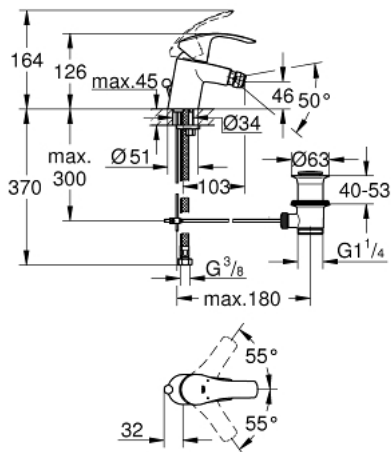

32 929 002 **EUROSMART SINGLE-LEVER BIDET MIXER 1/2"**
S-SIZE

PRODUCT DESCRIPTION

- Colour: chrome
- GROHE SilkMove 35 mm ceramic cartridge
- adjustable flow rate limiter
- with temperature limiter
- GROHE Long-Life finish
- GROHE Water Saving mousseur 5.7 l/min
- GROHE FastFixation installation system
- with ball joint
- pop-up waste set 1 1/4"
- flexible connection hoses

32 929 002 **EUROSMART SINGLE-LEVER BIDET MIXER 1/2"**
S-SIZE

SPARE PARTS, October 2013 – now

- 1: Lever (Spare part-nr. 46897000)
- 2: Cap (Spare part-nr. 46492000)
- 3: Screw coupling (Spare part-nr. 46460000)
- 4: Cartridge (Spare part-nr. 46374000)
- 5: Pop-up rod (Spare part-nr. 06329000)
- 6: Mousseur (Spare part-nr. 48159000)
- 7: Shank mounting kit (Spare part-nr. 46671000)
- 8: Waste set 1 1/4" (Spare part-nr. 28910000)
- 8.1: Plug (Spare part-nr. 07182000)
- 8.2: Eccentric rod (Spare part-nr. 07052000)
- 9: Socket Spanner (Spare part-nr. 19332000)*
- 10: Mounting wrench (Spare part-nr. 19017000)*
- 11: Eccentric rod (Spare part-nr. 07341000)*