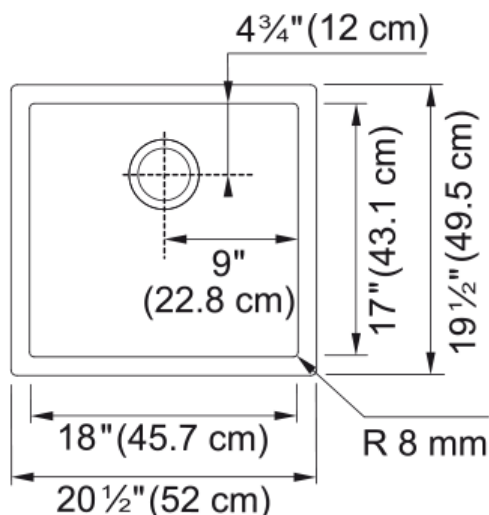

Professional 2.0 Sink - PS2X110-18-CA | 122.0528.557

Technical Data

Aspect

Sink type	Sink
Type of material	Stainless steel
Number of bowls	1
Color	Steel
Surface finish	Diamond

Product Dimensions

Exterior size: right to left	20.472
Exterior size: front to back	19.488
Large bowl size: right to left	18
Large bowl size: front to back	17
Large bowl: depth	9.764

Installation

Minimum cabinet size	21"
----------------------	-----

Product specifications

Installation type	Undermount
Drain hole	3 1/2"
Position of drainer	No drainer

Product identification

Product brand	FRANKE
Collection	Professional Series
Certified by	IAPMO