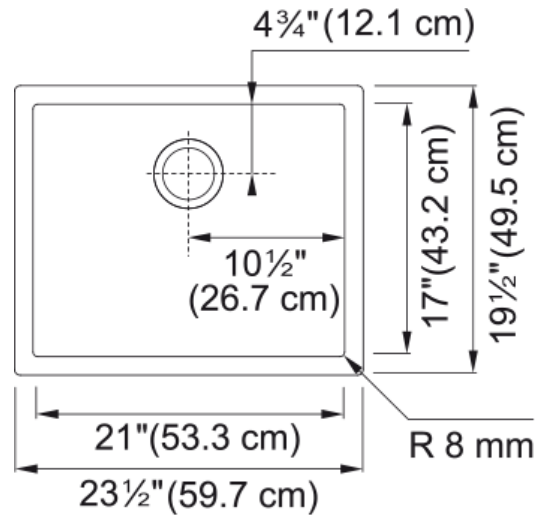

Professional 2.0 Sink - PS2X110-21-CA | 122.0528.558

Technical Data

Aspect

Sink type	Sink
Type of material	Stainless steel
Number of bowls	1
Color	Steel
Surface finish	Diamond

Product Dimensions

Exterior size: right to left	23.504
Exterior size: front to back	19.488
Large bowl size: right to left	21
Large bowl size: front to back	17
Large bowl: depth	9.764

Installation

Minimum cabinet size	24"
----------------------	-----

Product specifications

Installation type	Undermount
Drain hole	3 1/2"
Position of drainer	No drainer

Product identification

Product brand	FRANKE
Collection	Professional Series
Certified by	IAPMO