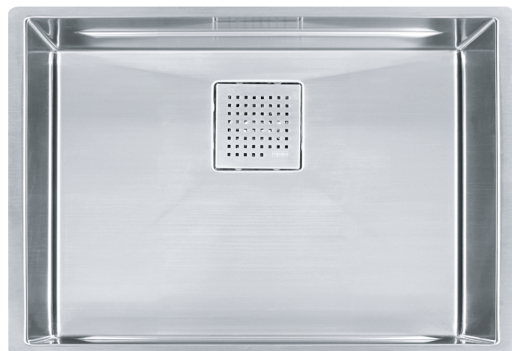

## Peak Undermount Sink - PKX11025-S | 122.0280.465

#### Aspect

Sink type	Sink
Type of material	Stainless steel
Number of bowls	1
Color	Steel
Surface finish	Silk

#### Product Dimensions

Exterior size: right to left	26.181
Exterior size: front to back	17.717
Large bowl size: right to left	25
Large bowl size: front to back	16.535
Large bowl: depth	10