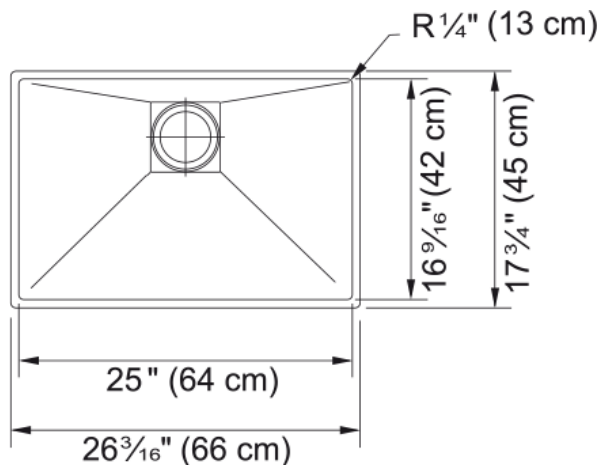

Peak Undermount Sink - PKX11025-S | 122.0280.465

Technical Data

Aspect

Sink type	Sink
Type of material	Stainless steel
Number of bowls	1
Color	Steel
Surface finish	Silk

Product Dimensions

Exterior size: right to left	26.181
Exterior size: front to back	17.717
Large bowl size: right to left	25
Large bowl size: front to back	16.535
Large bowl: depth	10

Installation

Minimum cabinet size	27"

Product specifications

Installation type	Undermount
Drain hole	3 1/2"
Position of drainer	No drainer

Product identification

Product brand	FRANKE
Product family	None
Collection	Peak
Certified by	IAPMO

Features

Drainers number	No drainer
Product reversibility	No
Faucet ledge	No
Strainer assembly included	Yes

Features