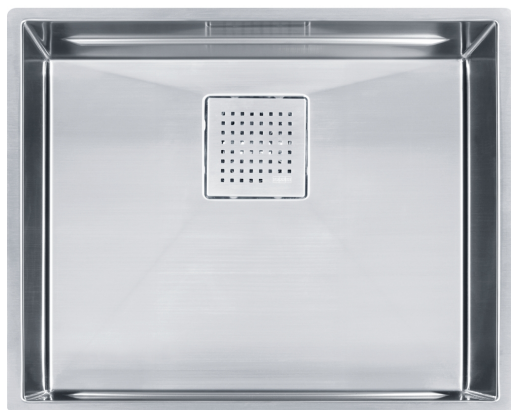

Peak Undermount Sink - PKX11021-S | 122.0691.851

Technical Data

Aspect

Sink type	Sink
Type of material	Stainless steel
Number of bowls	1
Color	Steel
Surface finish	Silk

Product Dimensions

Exterior size: right to left	22.835
Exterior size: front to back	17.717
Large bowl size: right to left	21.654
Large bowl size: front to back	16.535
Large bowl: depth	9.843

Installation

Minimum cabinet size	24"
----------------------	-----

Product specifications

Installation type	Undermount
Drain hole	3 1/2"
Position of drainer	No drainer

Product identification

Product brand	FRANKE
Product family	Mythos
Collection	Peak
Certified by	IAPMO

Features

Drainers number	No drainer
Product reversibility	No
Faucet ledge	No
Strainer assembly included	Yes

Features

Strainer assembly type	Manual
Overflow	No
Number of faucet holes	No faucet hole
Soap dispenser hole	No