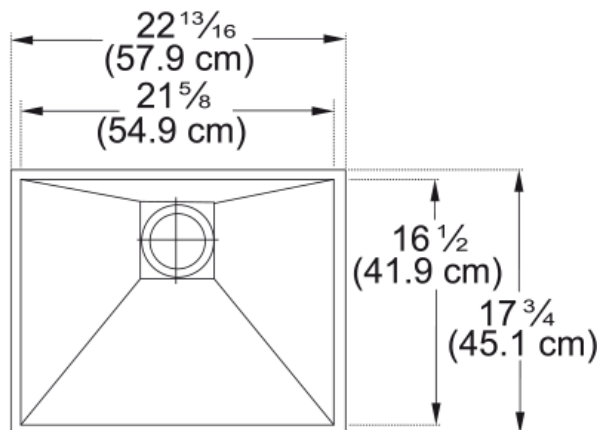

Peak Undermount Sink - PKX11021-S | 122.0691.851

Technical Data

Aspect

Sink type	Sink
Type of material	Stainless steel
Number of bowls	1
Color	Steel
Surface finish	Silk

Product Dimensions

Exterior size: right to left	22.835
Exterior size: front to back	17.717
Large bowl size: right to left	21.654
Large bowl size: front to back	16.535
Large bowl: depth	9.843

Installation

Minimum cabinet size	24"
----------------------	-----

Product specifications

Installation type	Undermount
Drain hole	3 1/2"
Position of drainer	No drainer

Product identification

Product brand	FRANKE
Product family	Mythos
Collection	Peak
Certified by	IAPMO