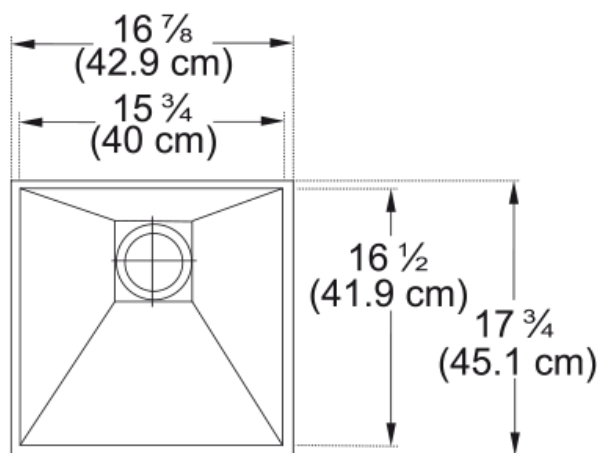

Peak Undermount Sink - PKX11016-S | 122.0582.613

Technical Data

Aspect

Sink type	Sink
Type of material	Stainless steel
Number of bowls	1
Color	Steel
Surface finish	Silk

Product Dimensions

Exterior size: right to left	16.929
Exterior size: front to back	17.717
Large bowl size: right to left	15.748
Large bowl size: front to back	16.535
Large bowl: depth	9.843

Installation

Minimum cabinet size	18"
----------------------	-----

Product specifications

Installation type	Undermount
Drain hole	3 1/2"
Position of drainer	No drainer

Product identification

Product brand	FRANKE
Product family	Mythos
Collection	Peak
Certified by	IAPMO