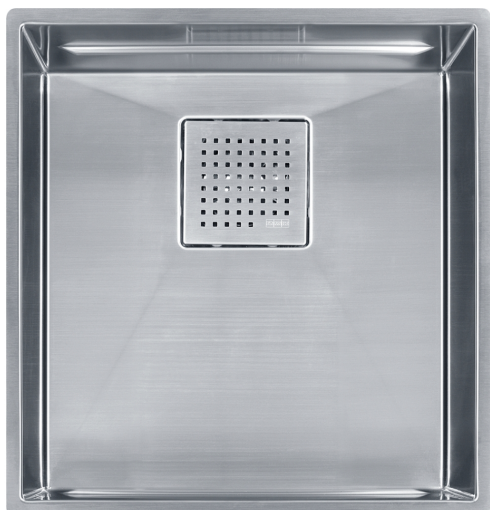

Peak Undermount Sink - PKX11016-S | 122.0582.613

Technical Data

Aspect

Sink type	Sink
Type of material	Stainless steel
Number of bowls	1
Color	Steel
Surface finish	Silk

Product Dimensions

Exterior size: right to left	16.929
Exterior size: front to back	17.717
Large bowl size: right to left	15.748
Large bowl size: front to back	16.535
Large bowl: depth	9.843

Installation

Minimum cabinet size	18"
----------------------	-----

Product specifications

Installation type	Undermount
Drain hole	3 1/2"
Position of drainer	No drainer

Product identification

Product brand	FRANKE
Product family	Mythos
Collection	Peak
Certified by	IAPMO

Features

Drainers number	No drainer
Product reversibility	No
Faucet ledge	No
Strainer assembly included	Yes

Features

Strainer assembly type	Manual
Overflow	No
Number of faucet holes	No faucet hole
Soap dispenser hole	No