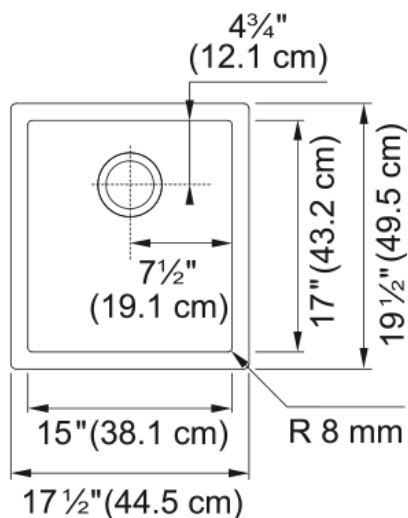

Professional 2.0 Sink - PS2X110-15-CA | 122.0528.555

Technical Data

Aspect

Sink type	Sink
Type of material	Stainless steel
Number of bowls	1
Color	Steel
Surface finish	Silk

Product Dimensions

Exterior size: right to left	17.48
Exterior size: front to back	19.488
Large bowl size: right to left	15
Large bowl size: front to back	17
Large bowl: depth	7.992

Installation

Minimum cabinet size	18"
----------------------	-----

Product specifications

Installation type	Undermount
Drain hole	3 1/2"
Position of drainer	No drainer

Product identification

Product brand	FRANKE
Product family	None
Collection	Professional Series
Certified by	IAPMO