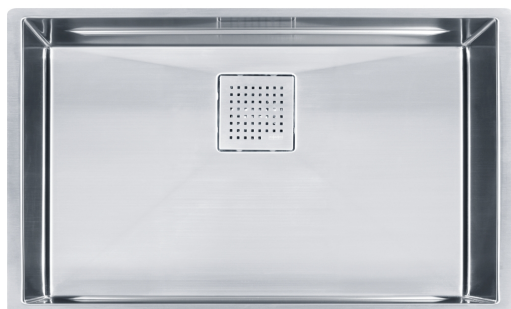

Peak Undermount Sink - PKX11028-WKC | 122.0672.202

Technical Data

Aspect

Sink type	Sink
Type of material	Stainless steel
Number of bowls	1
Color	Steel
Surface finish	Silk

Product Dimensions

Exterior size: right to left	28.74
Exterior size: front to back	17.717
Large bowl size: right to left	27.559
Large bowl size: front to back	16.535
Large bowl: depth	9.843

Installation

Minimum cabinet size	33"
----------------------	-----

Product specifications

Installation type	Undermount
Drain hole	3 1/2"
Position of drainer	No drainer

Product identification

Product brand	FRANKE
Product family	None
Collection	Peak
Certified by	IAPMO

Features

Drainers number	No drainer
Product reversibility	No
Faucet ledge	No
Strainer assembly included	Yes

Features

Strainer assembly type	Manual
Overflow	No
Number of faucet holes	No faucet hole
Soap dispenser hole	No