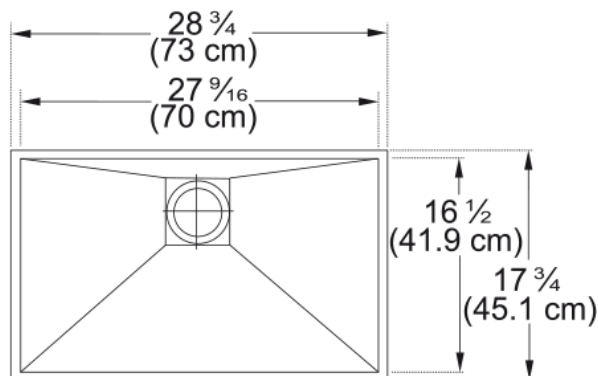

Peak Undermount Sink - PKX11028-WKC | 122.0672.202

Technical Data

Aspect

Sink type	Sink
Type of material	Stainless steel
Number of bowls	1
Color	Steel
Surface finish	Silk

Product Dimensions

Exterior size: right to left	28.74
Exterior size: front to back	17.717
Large bowl size: right to left	27.559
Large bowl size: front to back	16.535
Large bowl: depth	9.843

Installation

Minimum cabinet size	33"
----------------------	-----

Product specifications

Installation type	Undermount
Drain hole	3 1/2"
Position of drainer	No drainer

Product identification

Product brand	FRANKE
Product family	None
Collection	Peak
Certified by	IAPMO