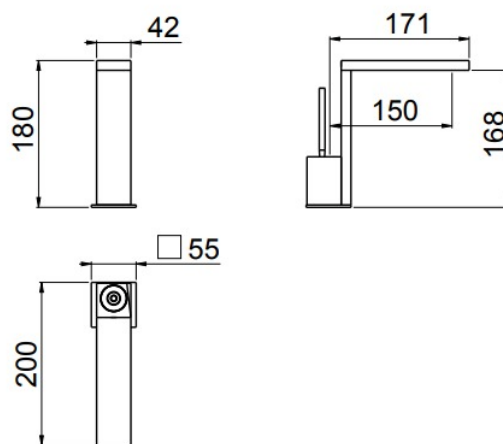

Washbasin and bidet

DSIDE Miscelatore lavabo monoforo
0-DSD0701-CR

TECHNICAL INFORMATION

Single-hole basin mixer, with spout center distance of 150 mm, single lever, with flexible hose. Without drain. CHROME.

FEATURES

PICTURE

TECHNICAL DRAWING

SPARE PARTS

FINISHES