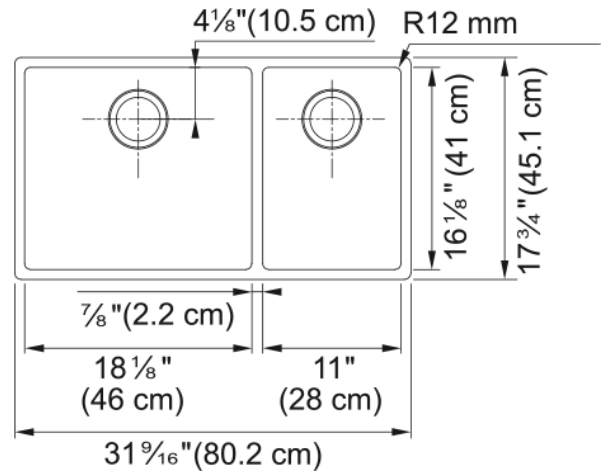

Cube Undermount Sink - CUX160-CA | 122.0577.781

Technical Data

Aspect

Sink type	Sink
Type of material	Stainless steel
Number of bowls	2
Color	Steel
Surface finish	Pearl

Product Dimensions

Exterior size: right to left	31.496
Exterior size: front to back	17.717
Large bowl size: right to left	18.11
Large bowl size: front to back	16.142
Large bowl: depth	9.055
Small bowl size: right to left	11.024
Small bowl size: front to back	16.142
Small bowl: depth	9.055

Installation

Minimum cabinet size	33"
----------------------	-----

Product specifications

Installation type	Undermount
Drain hole	3 1/2"
Position of drainer	No drainer

Product identification

Product brand	FRANKE
Product family	Maris
Collection	Cube
Certified by	IAPMO