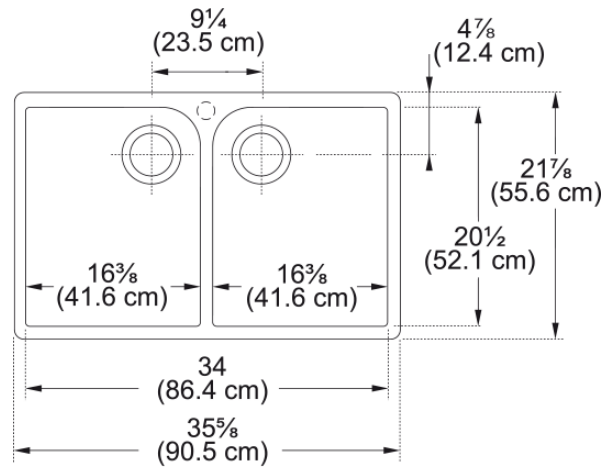

## Technical Data

### Product Dimensions

Exterior size: right to left	35.512
Exterior size: front to back	21.614
Large bowl size: right to left	16.535
Large bowl size: front to back	19.685
Large bowl: depth	7.874
Small bowl size: right to left	16.535
Small bowl size: front to back	19.685
Small bowl: depth	7.874

### Installation

Minimum cabinet size	36"
----------------------	-----