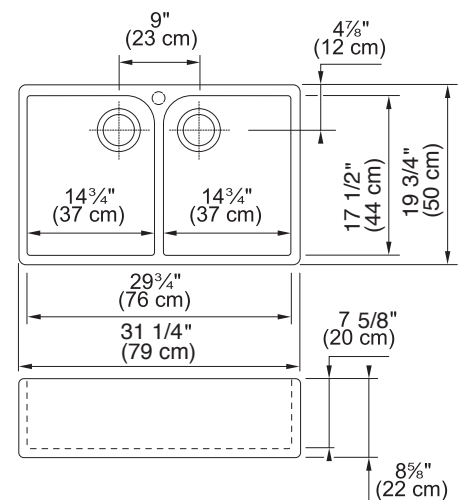

TECHNICAL FEATURES

Overall Sink Size (OD)	31 1/4" x 19 3/4"
Bowl Size (ID)	29 3/4" x 17 1/2"
Bowl Depth (ID)	7 5/8"
Corner Radius	12mm
Minimum Cabinet Size	33"
Installation Type	Undermount Apron Front
Material	Fireclay
Weight	82 lbs.
Warranty	Limited Lifetime

OPTIONAL ACCESSORIES

Bottom Grid	MK31-36C-LH
Bottom Grid	MK31-36C-RH
Cutting Board	OA-40S
Strainer Basket	1145 / 1145SN

Product Image

Dimensional Drawing

Note: Dimensions may vary by 2% (plus or minus), due to material attributes and firing process. Sink color may vary between each model