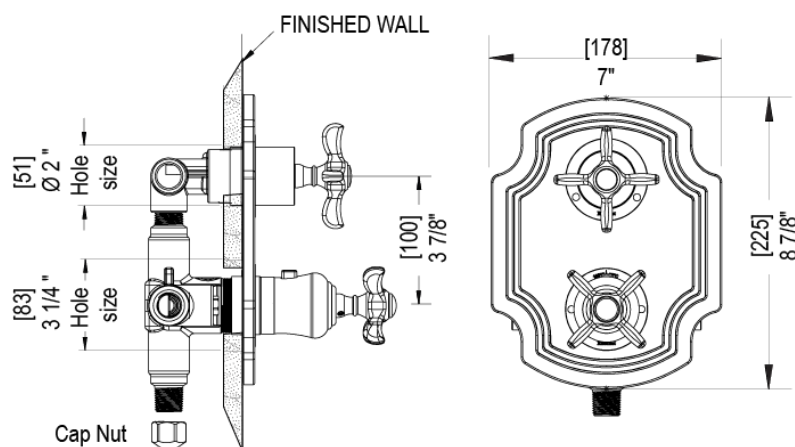

21RVLCHBK Specifications

TEMPERATURE CONTROL VALVE WITH STOPS & TWO WAY DIVERTER WITH SHUT-OFF

INTEGRAL SUPPLY WITH 1/2" NPT X 1/2" NPSM X 3" NIPPLE

8" SHOWER HEAD WITH WALL MOUNT 16" SHOWER ARM & FLANGE

ADJUSTABLE SLIDE BAR WITH HAND HELD SHOWER ASSEMBLY