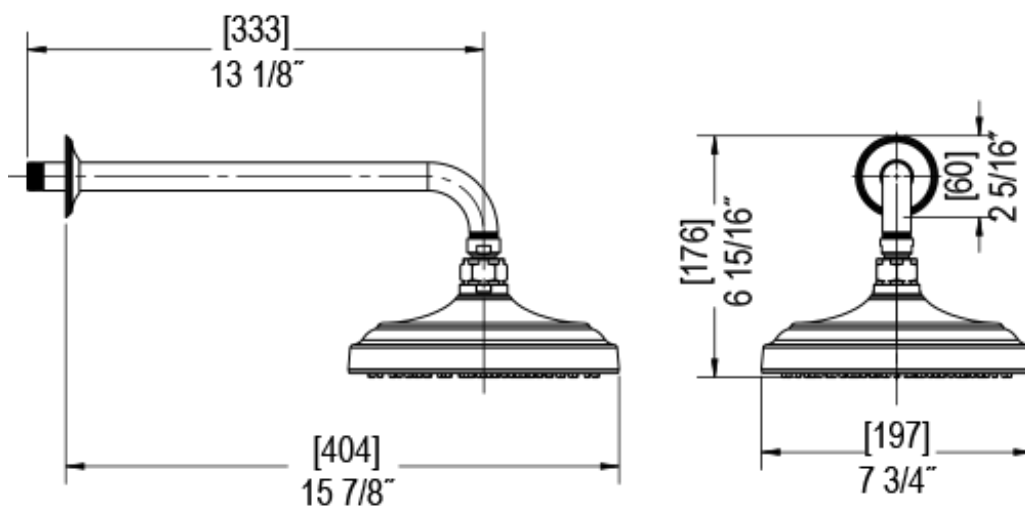

21RVLCHBK Specifications

TEMPERATURE CONTROL VALVE WITH STOPS & TWO WAY DIVERTER WITH SHUT-OFF

INTEGRAL SUPPLY WITH 1/2" NPT X 1/2" NPSM X 3" NIPPLE

8" SHOWER HEAD WITH WALL MOUNT 16" SHOWER ARM & FLANGE

ADJUSTABLE SLIDE BAR WITH HAND HELD SHOWER ASSEMBLY