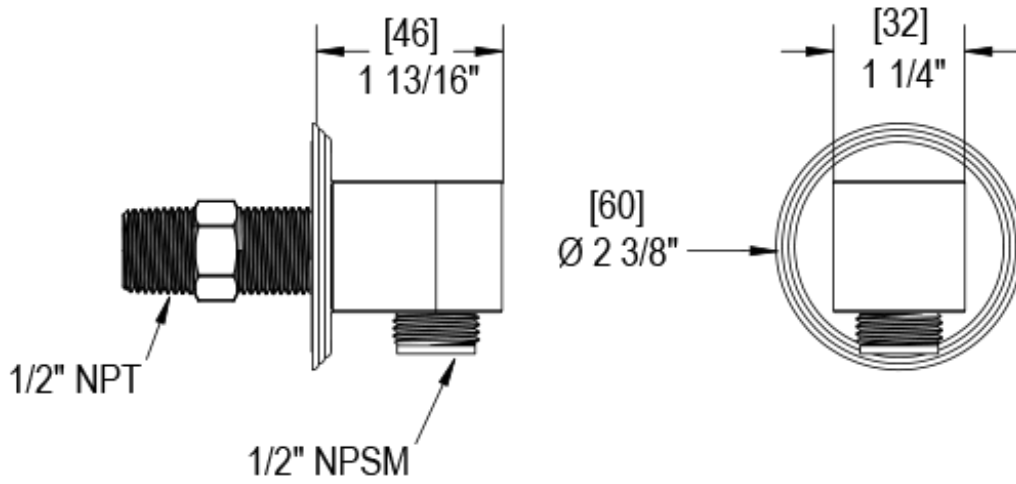

21RVLCHBK Specifications

TEMPERATURE CONTROL VALVE WITH STOPS & TWO WAY DIVERTER WITH SHUT-OFF

INTEGRAL SUPPLY WITH 1/2" NPT X 1/2" NPSM X 3" NIPPLE

8" SHOWER HEAD WITH WALL MOUNT 16" SHOWER ARM & FLANGE

ADJUSTABLE SLIDE BAR WITH HAND HELD SHOWER ASSEMBLY