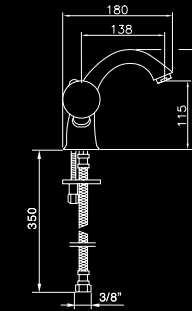

CR/RB
Cromo / Rombo
Chrome / Rhombic

CR/NG
Cromo / Negro
Chrome / Black

79 Murano