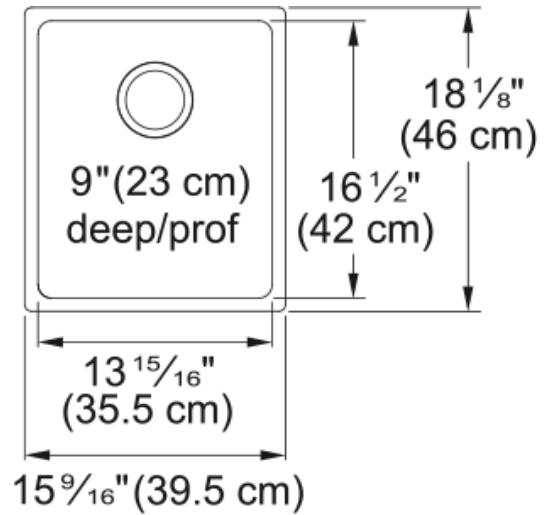

Brookmore Undermount Sink - BSU1816-9 | 122.0637.637

Technical Data

Aspect

Sink type	Sink
Type of material	Stainless steel
Number of bowls	1
Color	Steel
Surface finish	Pearl

Product Dimensions

Exterior size: right to left	15.551
Exterior size: front to back	18.11
Large bowl size: right to left	13.976
Large bowl size: front to back	16.535
Large bowl: depth	9

Installation

Minimum cabinet size	18"
----------------------	-----

Product specifications

Installation type	Undermount
Drain hole	3 1/2"
Position of drainer	No drainer

Product identification

Product brand	Kindred
Collection	Brookmore
Certified by	IAPMO