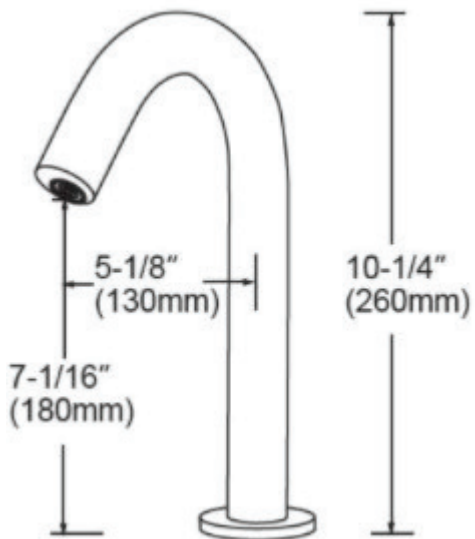

## FEATURES

- Touchless basin faucet
- Lead Free solid brass casted body
- Ceramic cartridge