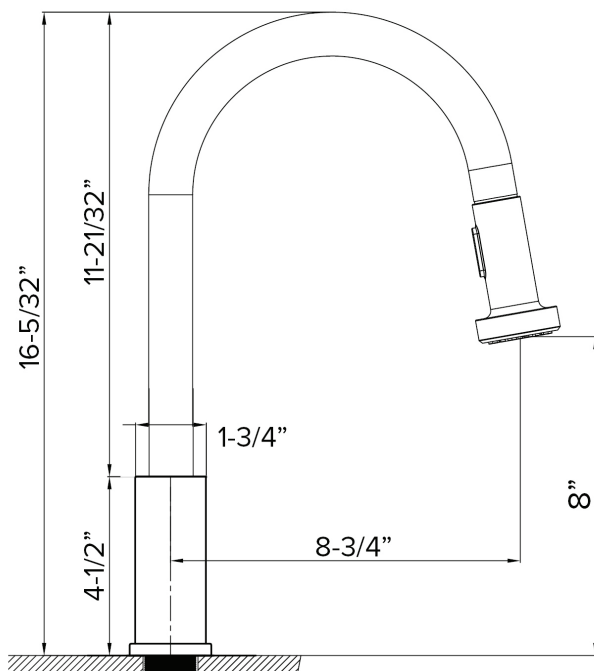

TITRA SERIES

FEATURES

- Single lever handle
- Flexible braided Nylon pull-out hose
- 304 Stainless Steel body
- Dual Spray
- Ceramic disc valves exceed industry standards
- Neoperl Aerator
- 1.8 gpm (6.84 l/min) max flow rate at 60psi
- Max Countertop thickness: 1.5"
- cUPC approved