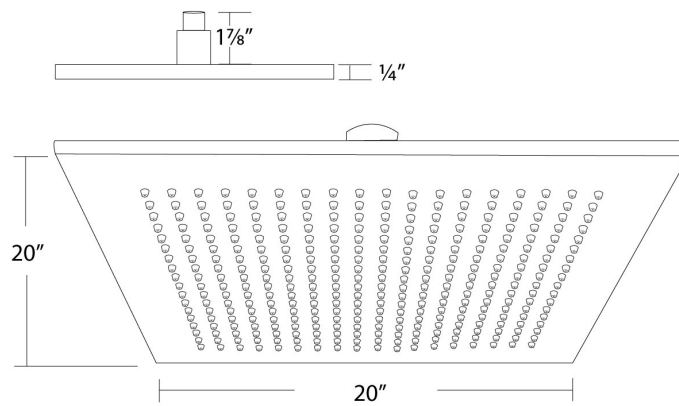

△SIDE

DSD5101EST

1/2" Thermostatic Valve

SQUARE 20" RAIN HEAD

Available Finishes

- Chrome
- Matte Black

SM8
Shower Arm