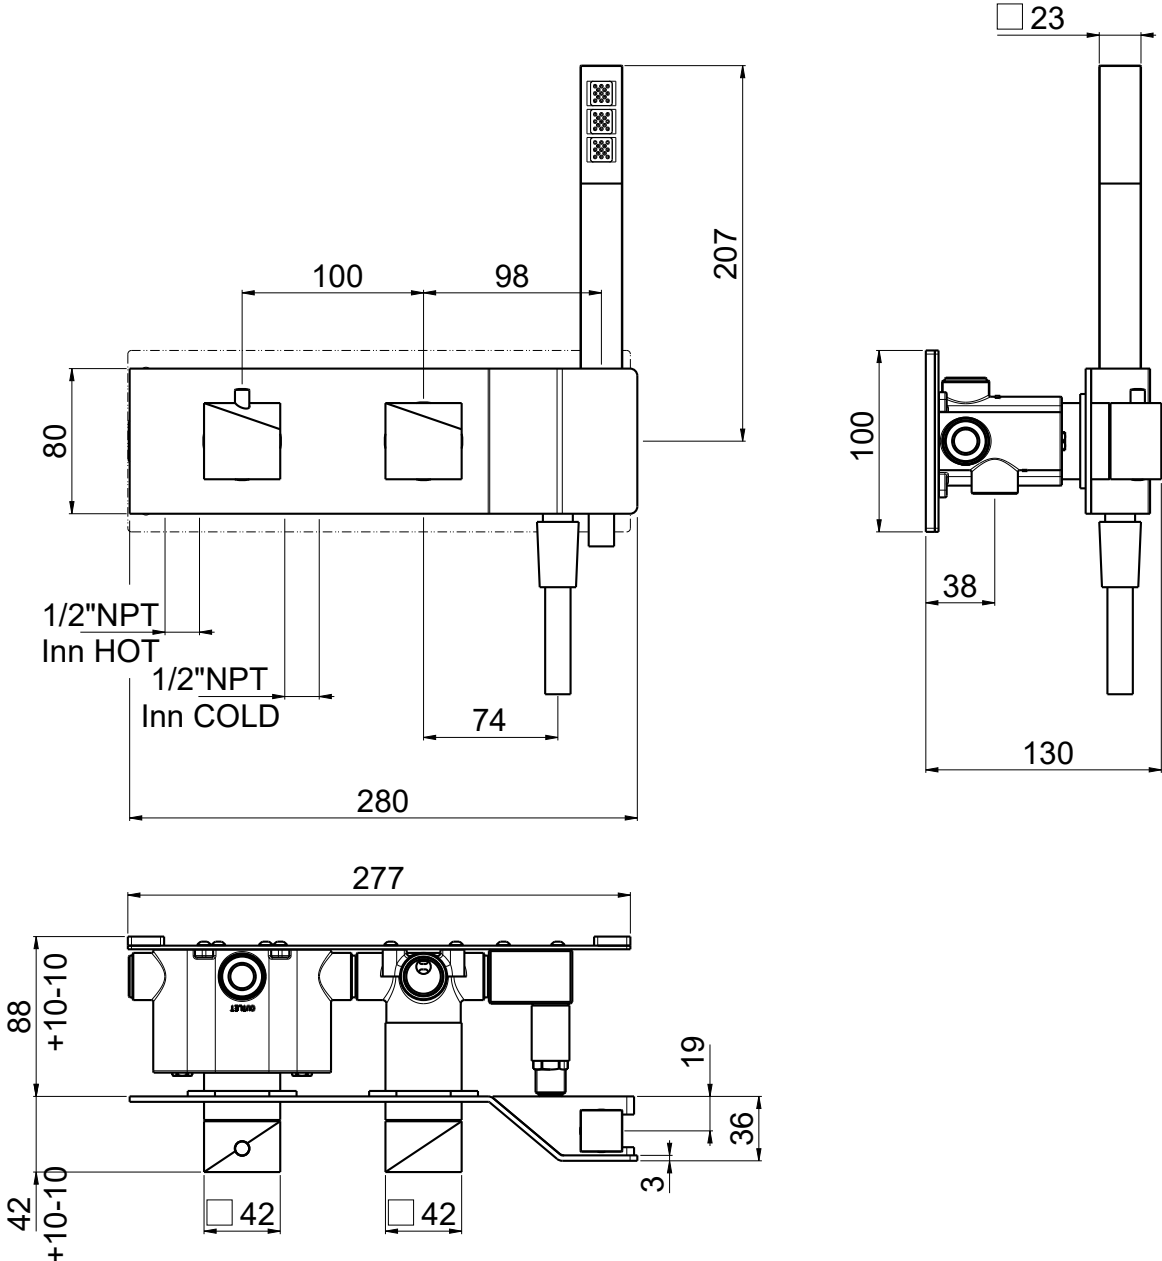

△SIDE

DSD5101EST

1/2" Thermostatic Valve

SQUARE 20" RAIN HEAD

Available Finishes

- Chrome
- Matte Black

SM8
Shower Arm