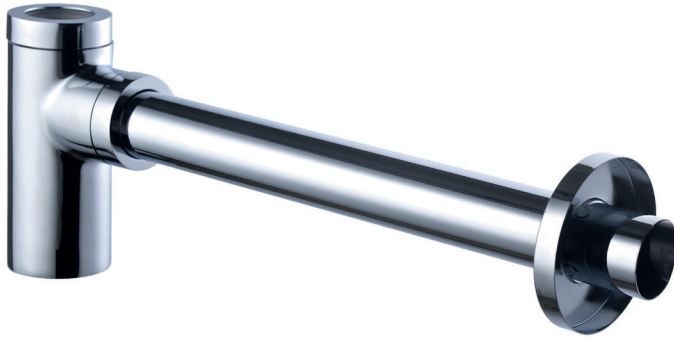

P-Trap
Siphon en P

- Standard 1-1 / 4 "
- Chromed brass
- Seals included
- Clamping rings
- Cover plate

- Standard 1-1/4"
- Laiton chromé
- Joints inclus
- Bagues de serrement
- Plaque de finition