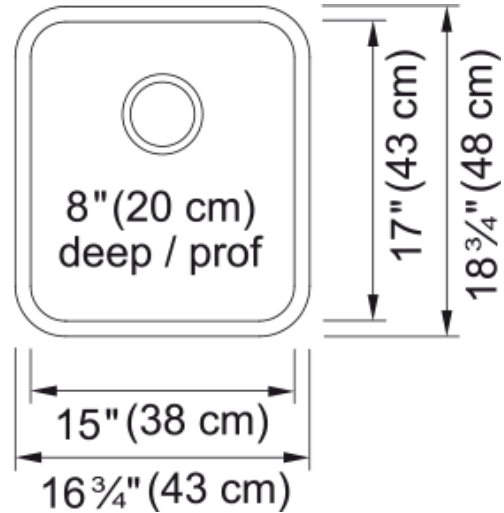

Steel Queen Undermount Sink QSUA1917-8 | 122.0170.400

Technical Data

Aspect

Sink type	Sink
Type of material	Stainless steel
Number of bowls	1
Color	Steel
Surface finish	Silk

Product Dimensions

Exterior size: right to left	16.929
Exterior size: front to back	18.898
Large bowl size: right to left	14.961
Large bowl size: front to back	16.929
Large bowl: depth	7.874

Installation

Minimum cabinet size	18"
----------------------	-----

Product specifications

Installation type	Undermount
Drain hole	3 1/2"
Position of drainer	No drainer

Product identification

Product brand	Kindred
Collection	Steel Queen
Certified by	CSA

Features

Drainers number	No drainer
Product reversibility	No
Faucet ledge	No
Strainer assembly included	Yes
Strainer assembly type	Manual

Overflow	No
Number of faucet holes	No faucet hole
Soap dispenser hole	No