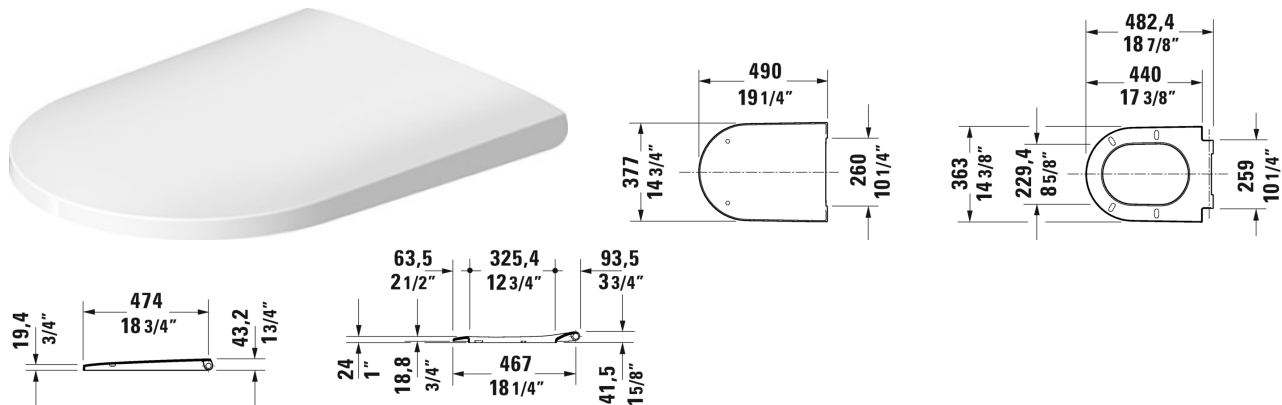

## D-Neo Toilet seat and cover # 0026290000

Toilet seat and cover	Dimension	Weight	Order number
removable, hinges stainless steel, with slow close, inside color White, outside color White			
<b>Colors</b>			
00 White			
<b>Variant</b>			
		4 lb	0026290000
<b>Suitable products</b>			
Two-Piece toilet Duravit Rimless® syphonic, 12" rough-in, for vertical outlet, cUPC® listed*, WaterSense® listed, (without tank), 14 3/4" x 27 1/2" Inch	14 3/4" x 27 1/2" Inch		200601
One-Piece toilet Duravit Rimless® rimless, syphonic, 12" rough-in, vertical outlet, with dual flush piston valve, top flush, cUPC® listed*, WaterSense® listed, 1.32/0.92 gpf, 15 1/2" x 28 3/4" Inch	15 1/2" x 28 3/4" Inch		200701
One-Piece toilet Duravit Rimless® rimless, syphonic, 12" rough-in, for vertical outlet, cUPC® listed*, WaterSense® listed, 1.28 gpf, 15 1/2" x 28 3/4" Inch	15 1/2" x 28 3/4" Inch		200801

All drawings contain the necessary measurements which are subject to standard tolerances. They are stated in inch & mm and are non-binding. Exact measurements, in particular for customized installation scenarios, can only be taken from the finished ceramic piece.