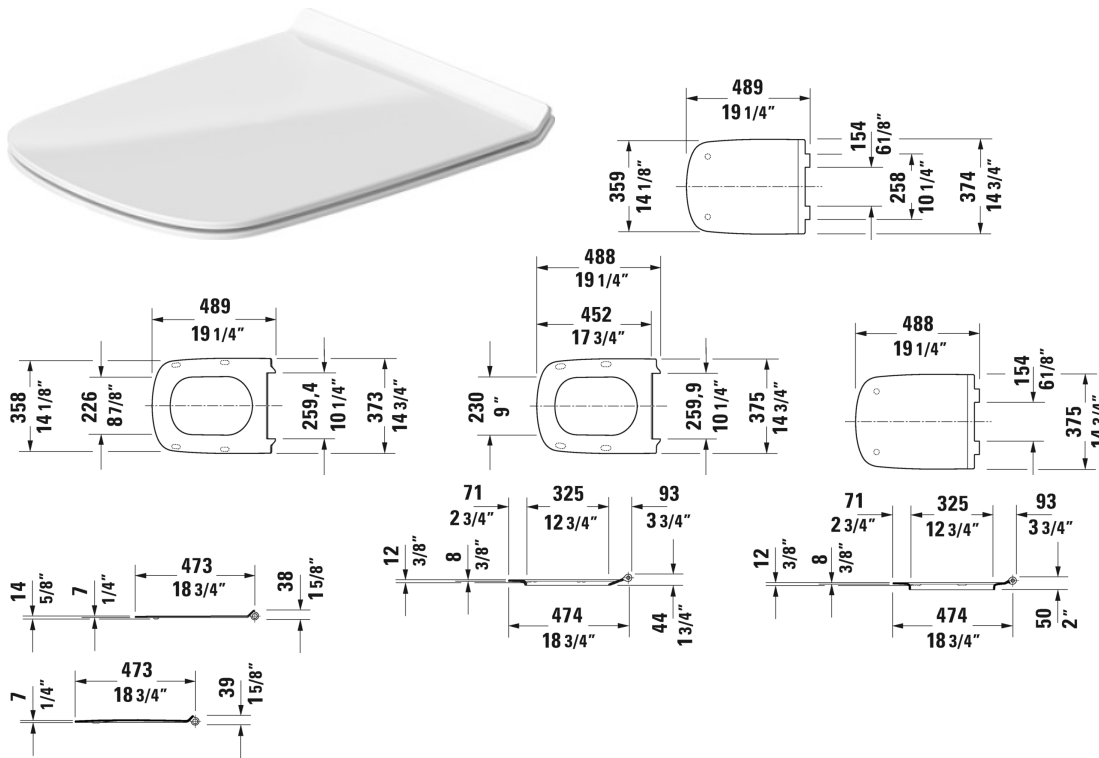

**DuraStyle Toilet seat and cover # 0060590000**

Toilet seat and cover	Dimension	Weight	Order number
removable, elongated, hinges stainless steel, with slow close			
<b>Colors</b>			
00 White			
<b>Variant</b>			
		5.7 lb	0060590000
<b>Suitable products</b>			
One-Piece toilet syphonic, 12" rough-in, vertical outlet, WaterSense® listed, cUPC® listed*, 14 5/8" x 28 3/8" Inch	14 5/8" x 28 3/8" Inch		215701
Toilet wall-mounted washdown model, Durafix included, cUPC® listed*, WaterSense® listed, 14 5/8" X 24 3/8" Inch	14 5/8" X 24 3/8" Inch		253709
Toilet close-coupled (without tank), washdown model, outlet for vario connector set, for horizontal and vertical outlet, length adjustable from 2 3/4" - 6 3/4", and vario connecting bend, vertical outlet from 6 3/4" - 8 5/8", hardware included, cUPC® listed*, WaterSense® listed, 14 5/8" x 27 1/2" Inch	14 5/8" x 27 1/2" Inch		215609

## DuraStyle Toilet seat and cover # 0060590000

---

Two-Piece toilet (without tank), syphonic, 12" rough-in, vertical outlet, WaterSense® listed, cUPC® listed*, 14 1/8" x 27 1/2" Inch	14 1/8" x 27 1/2" Inch	216001
Toilet wall-mounted Duravit Rimless® rimless, washdown model, Durafix included, cUPC® listed*, WaterSense® listed, 14 5/8" X 24 3/8" Inch	14 5/8" X 24 3/8" Inch	254209
Two-Piece toilet (without tank), syphonic, 12" rough-in, vertical outlet, WaterSense® listed, cUPC® listed*, 14 1/8" x 27 1/2" Inch	14 1/8" x 27 1/2" Inch	203501

*All drawings contain the necessary measurements which are subject to standard tolerances. They are stated in inch & mm and are non-binding. Exact measurements, in particular for customized installation scenarios, can only be taken from the finished ceramic piece.*