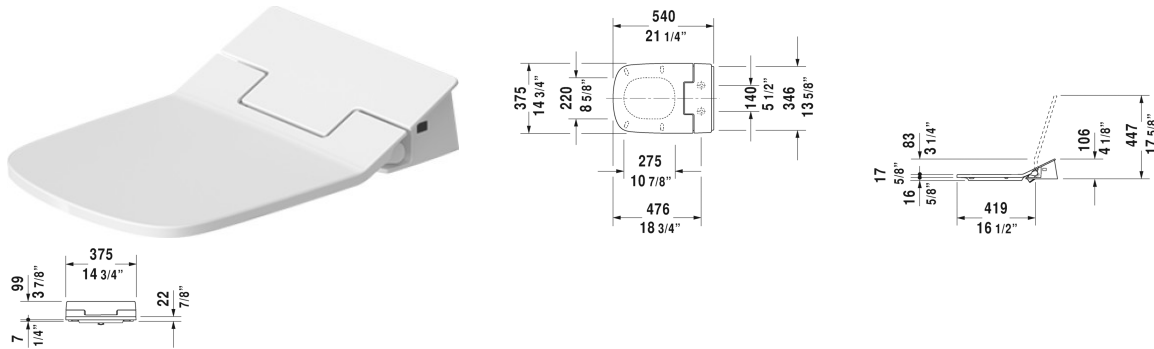

**SensoWash® Slim SensoWash® Slim shower-toilet seat for DuraStyle\* # 611200001001300 / 611200001501300**

< 14 3/4" Inch >

SensoWash® Slim shower-toilet seat for DuraStyle*	Dimension	Weight	Order number
Rear-, Lady- and Comfortwash, with slow close, night light, remote control included, locking function via remote control, self-cleaning wand, on / off-button, with concealed connections, automatic drainage in periods of prolonged disuse			
<b>Colors</b>			
00 White			
<b>Variant</b>			
AC 100-120V, 50-60 Hz, individual adjustment of water temperature, spray wand position and water spray intensity, seat and lid easily removable with one hand	14 3/4" x 21 1/4" Inch	12.1 lb	611200001001300
AC 100-120V, 50-60 Hz, individual adjustment of water temperature, spray wand position and water spray intensity, seat and lid easily removable with one hand, heated seat, seat/lid material thermoplastic	14 3/4" x 21 1/4" Inch	12.1 lb	611200001501300
<b>Infobox</b>			
Install a water water softener with water hardness $\geq 2.4$ mmol/l ( $\geq 14^\circ$ dH or $24^\circ$ fH).			
<b>Suitable products</b>			
One-Piece toilet for SensoWash® only in combination with SensoWash, syphonic, 12" rough-in, connecting elements for SensoWash with concealed connections included, vertical outlet, cUPC® listed*, WaterSense® listed, 14 5/8" x 28 3/8" Inch	14 5/8" x 28 3/8" Inch		215751
Toilet wall-mounted for SensoWash® washdown model, only in combination with SensoWash, connecting elements for SensoWash with concealed connections included, Durafix included, cUPC® listed*, WaterSense® listed, 14 5/8" X 24 3/8" Inch	14 5/8" X 24 3/8" Inch		253759