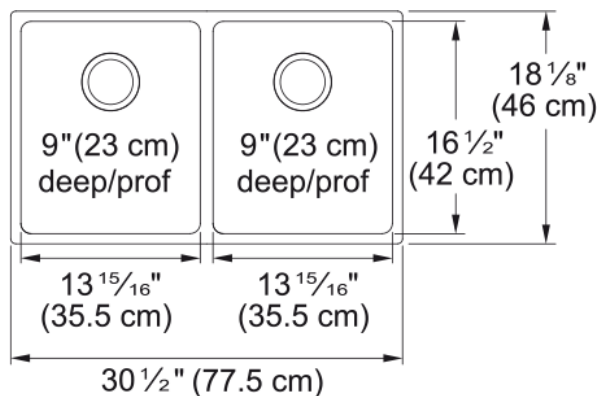

### Technical Data

#### Product Dimensions

Exterior size: right to left	30.512
Exterior size: front to back	18.11
Large bowl size: right to left	14.016
Large bowl size: front to back	16.535
Large bowl: depth	9.055
Small bowl size: right to left	14.016
Small bowl size: front to back	16.535
Small bowl: depth	9.055

#### Installation

Minimum cabinet size	33"
----------------------	-----