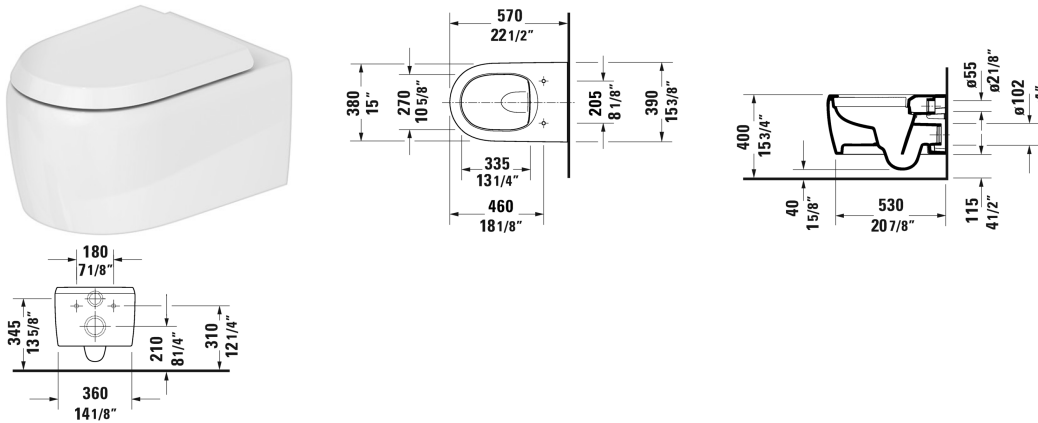

Qatego Toilet wall-mounted Duravit Rimless® ♿ # 2556092000

| < 15" Inch > |

Toilet wall-mounted Duravit Rimless®	Dimension	Weight	Order number
rimless, WaterSense® listed, washdown model, Durafix included, incl. pre-mounted stainless steel hinges, cUPC® listed*			
Colors			
20 HygieneGlaze (an antibacterial ceramic glaze that provides almost indefinite effectiveness)			
Variant			
♣	15" x 22 1/2" Inch	63.9 lb	2556092000
Infobox			
Wall-mounted toilet is ADA compliant, when installed with a seat height of 17" - 19" from the finished floor, In-wall tank & carrier and actuator plate required for installation, * Complies with following standards: ASME A112.19.2/CSA B45.1 and ASME A112.19.14, Durafix for concealed installation is included			
Actuator plate A1, for toilet, plastic mechanical actuation, for surface mounted installation, dual flush, mounting frame, mounting hardware included, push rods, front plate plastic	8 1/2" x 5 3/4" Inch	0.7 lb	WD5008
Toilet in-wall tank & carrier, Standard WaterSense® listed, For 2"x4" and 2"x6" wall installation, for toilets with a projection of <= 24 5/8", adjustable feet 0" - 9 1/2", SensoWash ready, mechanical front flush actuation, includes in-wall tank, marking of filling height, dual flush, insulated against condensation, Scope of delivery, HDPE wall-mounted toilet connection bend DN 90/90, PE wall-mounted toilet connection set DN 90, wall-mounted mounting rods M12, mounting hardware included, 2 bolt caps, cUPC® listed*, Load capacity = 880 lbs	23 1/4" x 45 1/4" Inch	35.3 lb	WD1022
Noise reduction gasket			Schallschutz-Set 005090