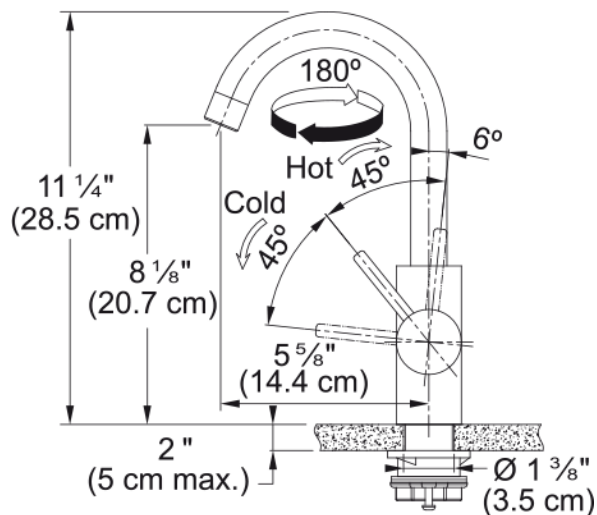

Eos Neo Bar Faucet - EOS-BR-304 | 115.0685.300

Technical Data

Aspect

Spout type	J - spout
Color	Stainless steel
Type of material	Stainless steel 304

Product Dimensions

Faucet hole diameter	35 mm
Cartridge dimension	35 mm

Installation

Mounting type	Shank
Water supply hose connection	1/2"
Water supply hose length	800 mm

Product specifications

Pressure	High pressure
Faucet type	Swivel
Faucet operation	Side lever
Faucet rotation	180°

Product identification

Product brand	FRANKE
Product family	Maris
Collection	EOS NEO

Features

Water saving feature	No
Type of aerator	Laminar