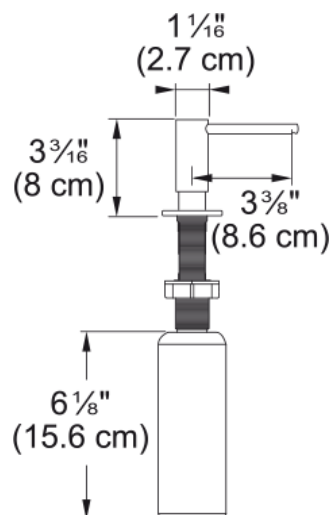

# Atlas Soap Dispenser - ATL-SD-316 | 112.0625.483

---

## Technical Data

### Aspect

Type of material	Stainless steel 316
Color	Stainless steel
Accessory type	Soap dispenser