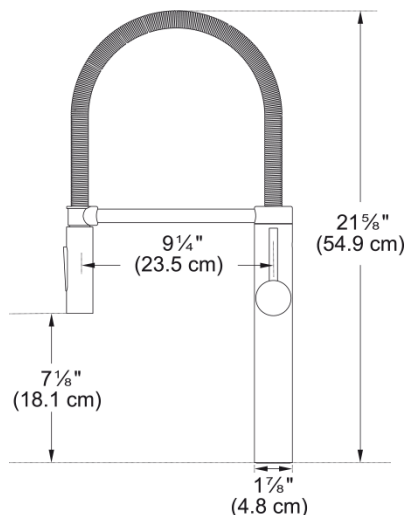

Pescara Semi-Pro Faucet - PES-SPX-304 | 115.0435.802

Technical Data

Aspect

Spout type	S - semi-professional
Color	Stainless steel
Type of material	Stainless steel 304
Flexible pullout hose material	Metal
Spray head material	Plastic

Product Dimensions

Faucet hole diameter	35 mm
Cartridge dimension	35 mm

Installation

Mounting type	Shank
Water supply hose connection	1/2"
Water supply hose length	650 mm

Product specifications

Pressure	High pressure
Faucet type	Spray
Faucet operation	Side lever
Faucet rotation	360°

Product identification

Product brand	FRANKE
Product family	Mythos
Collection	Pescara

Features

Water saving feature	Yes
Type of aerator	Cache